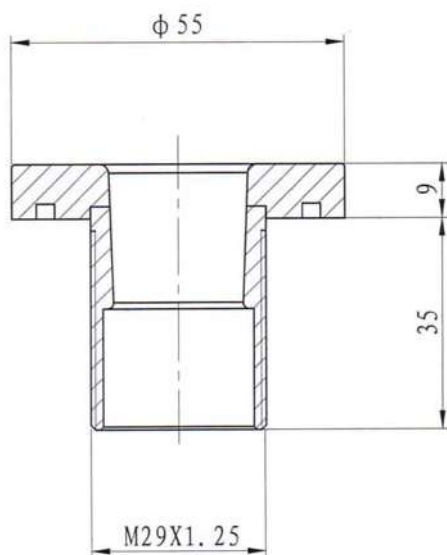

## Ellisse Hob Bracket for Hand Shower with Hose

**Product Code: EE.HB**

### Specifications

**Colour / Finish** — Chrome Polished

**Material** — Brass

**Warranty** — 12 months parts only

**Note** — Supplied with 1.2 mt metal hose.

— Handpiece to be purchased separately - refer to handpiece options.

# PARISI

Note: All dimensions are in millimetres and are subject to normal manufacturing variations. Parisi Bathware Pty Ltd reserves the right to vary specifications at any time without notice. March 2017