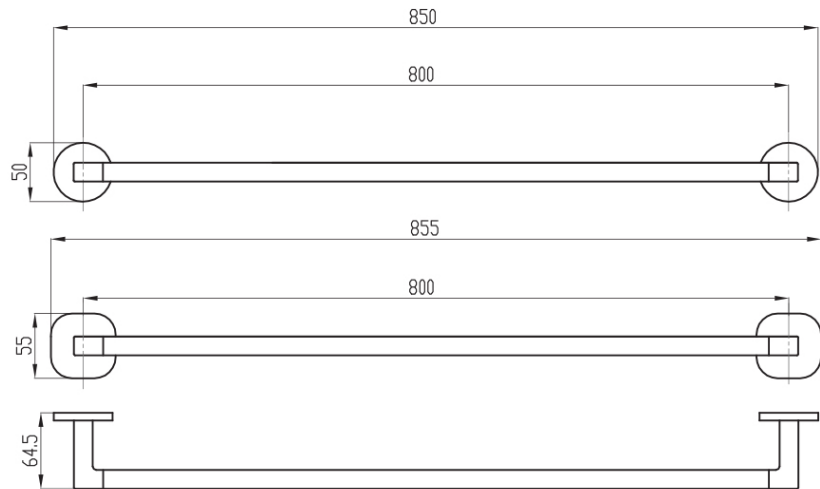

Architectura 800mm Towel Rail

Brushed Nickel

Product Image

Includes Round & Soft Square Flanges

Product Details

Code: TVA1550380
Brand: Villeroy & Boch
Range: Architectura
Warranty: *

Additional Features

Technical Specification

Required Product

Recommended Products

Additional Notes

- Round Backing Flange & Soft Square Backing Flange included
- Dual Fixing

*Please visit argentaust.com.au/warranty to view the full warranty

Note: All dimensions are in millimetres and are subject to normal manufacturing variations. Always use the physical product measurements for cut-outs and rough-ins as the technical details shown may differ from the actual product. Use acetic cured silicone sealant. Do not use epoxy type adhesives. Clean with damp cloth. Do not use abrasive cleaners, liquids or pastes.