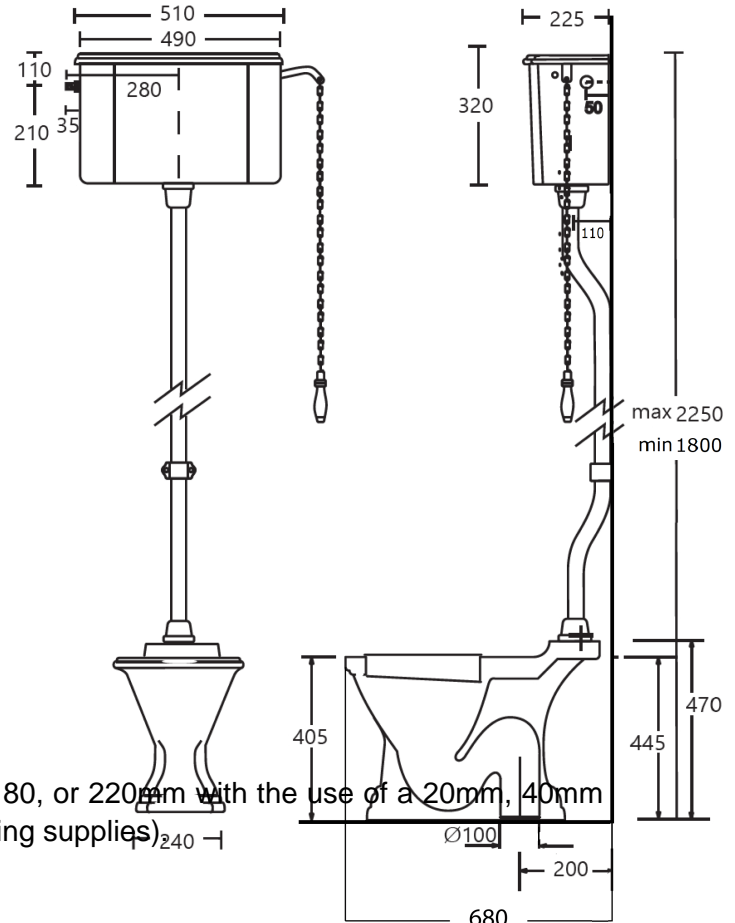

## Birmingham Toilet with High Level Cistern

Code: BI202HLT

### Specifications

- Made in England
- Finish: Gloss White Ceramic
- Supplied with white chrome brackets
- Dual Flush
- Seat: White toilet or black gloss toilet seat inclusive
- S trap only
- Waste set out 200mm ? can be changed to 140, 160, 180, or 220mm with the use of a 20mm, 40mm or 60mm offset pan collar (Purchasable from most plumbing supplies)
- Water supply: Bottom entry, left hand side
- WELS rating: 3 Star (6/3L)(full/half flush)
- Watermark Approved to Australian Standards
- Comes with white brackets as standard, upgrade to chrome or gold brackets price listed below
- White brackets design with cupid
- Chrome and gold brackets design with cross

### Product Options

BI202HLT: Birmingham Toilet with High Level Cistern (white high gloss or black high gloss toilet seat included)

BI206BR: Upgrade to chrome brackets

BI206BR-GO: Upgrade to gold brackets

BI202HLT-GO: Birmingham Toilet with High Level Cistern Polished Gold Fittings