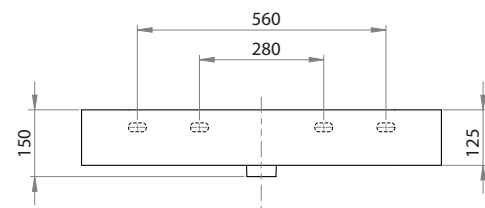

## Twenty 80 Centre Bowl Bench Basin

**Product Code: TC20810 (NTH), TC20811 (1TH), TC20813 (3TH)**

The Twenty collection of luxury basins embody sleek and precise styling. Crisp planes, thin walls and a perimeter that elegantly frames the basin tops, combine to present feature pieces that are distinctive while not being bulky. Four configurations are available; full bowl, centre bowl with side shelves, right or left hand bowl with side shelf.

### Specifications

- Colour / Finish** — White / Gloss
- Material** — Vitreous China
- Bowl Capacity** — 4.5L to Overflow
- Tap Holes** — 0, 1 or 3
- Overflow** — Integral
- Waste Outlet** — 32mm Overflow Plug & Waste to be ordered separately (TA3240 or TA4032)
- W x D x H** — 810 x 460 x 125mm
- Installation** — This basin is not glazed at the rear, therefore, it is recommended that it be installed directly against the wall behind.
- Warranty** — 10 years