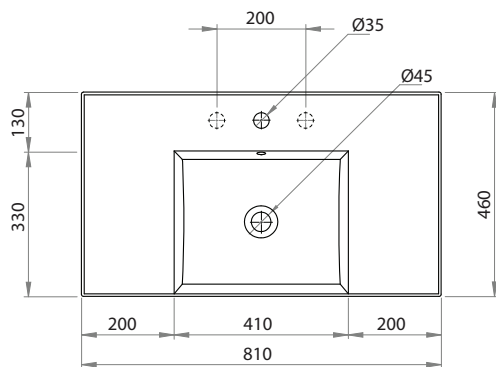

## Twenty 80 Centre Bowl Bench Basin

**Product Code: TC20810 (NTH), TC20811 (1TH), TC20813 (3TH)**

The Twenty collection of luxury basins embody sleek and precise styling. Crisp planes, thin walls and a perimeter that elegantly frames the basin tops, combine to present feature pieces that are distinctive while not being bulky. Four configurations are available; full bowl, centre bowl with side shelves, right or left hand bowl with side shelf.

### Specifications

- Colour / Finish** — White / Gloss
- Material** — Vitreous China
- Bowl Capacity** — 4.5L to Overflow
- Tap Holes** — 0, 1 or 3
- Overflow** — Integral
- Waste Outlet** — 32mm Overflow Plug & Waste to be ordered separately (TA3240 or TA4032)
- W x D x H** — 810 x 460 x 125mm
- Installation** — This basin is not glazed at the rear, therefore, it is recommended that it be installed directly against the wall behind.
- Warranty** — 10 years