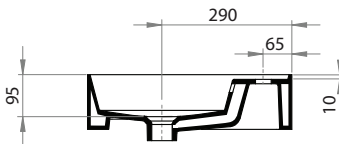

## Twenty 80 Centre Bowl Bench Basin

**Product Code: TC20810 (NTH), TC20811 (1TH), TC20813 (3TH)**

The Twenty collection of luxury basins embody sleek and precise styling. Crisp planes, thin walls and a perimeter that elegantly frames the basin tops, combine to present feature pieces that are distinctive while not being bulky. Four configurations are available; full bowl, centre bowl with side shelves, right or left hand bowl with side shelf.

### Specifications

- Colour / Finish** — White / Gloss
- Material** — Vitreous China
- Bowl Capacity** — 4.5L to Overflow
- Tap Holes** — 0, 1 or 3
- Overflow** — Integral
- Waste Outlet** — 32mm Overflow Plug & Waste to be ordered separately (TA3240 or TA4032)
- W x D x H** — 810 x 460 x 125mm
- Installation** — This basin is not glazed at the rear, therefore, it is recommended that it be installed directly against the wall behind.
- Warranty** — 10 years