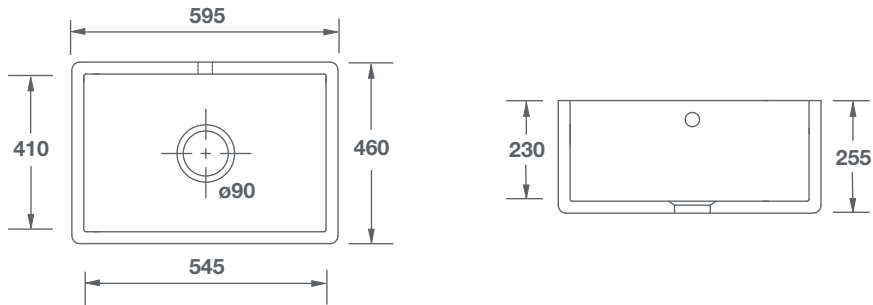

### FEATURES

Large, deep single bowl sink with central 90mm waste outlet suitable for basket strainer or waste disposer. Available with or without round overflow. Lifetime warranty.

*All our sinks come in gloss white as standard.*

Product	Code	Dimensions					
			W	D	H	Waste	Weight
Shaker Single 600	SCSH600WH	(mm)	595	460	255	90	60kg
		(in)	23½	18	10	3½	
Shaker Single 600 - no overflow	SCSH601WH	(mm)	595	460	255	90	60kg
		(in)	23½	18	10	3½	