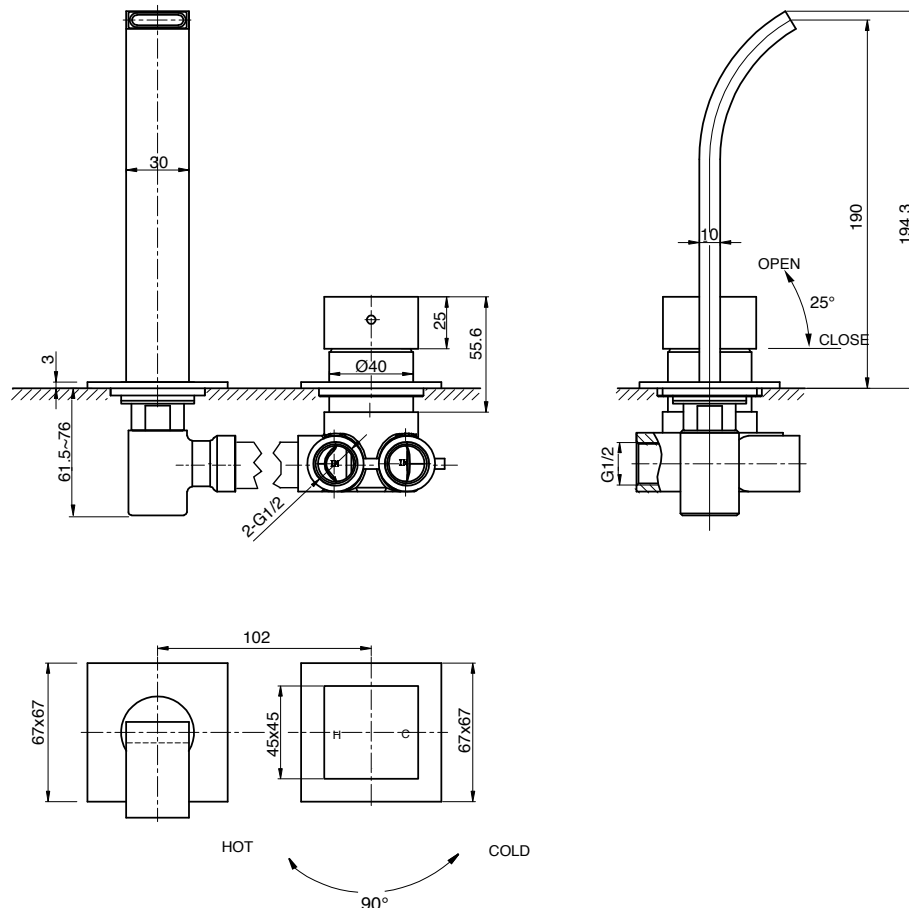

QUADRO

wall mixer with curved spout 190mm

Product Code : QQ.01-2QF190.LT

Colour : chrome

Features :

- 67mm x 67mm flange
- 1/2" female spout
- Body : (Code : XX.05W)
- Dress fittings : (Code:QQ.01-2QF190.LT-D)

Manufactured by:

PARISI

Copyright and Intellectual Property Right Protected
Web : www.parisi.com.au Email : techinfo@parisi.com.au

Technical Details

* Restrictor fitted - removable for bath application.