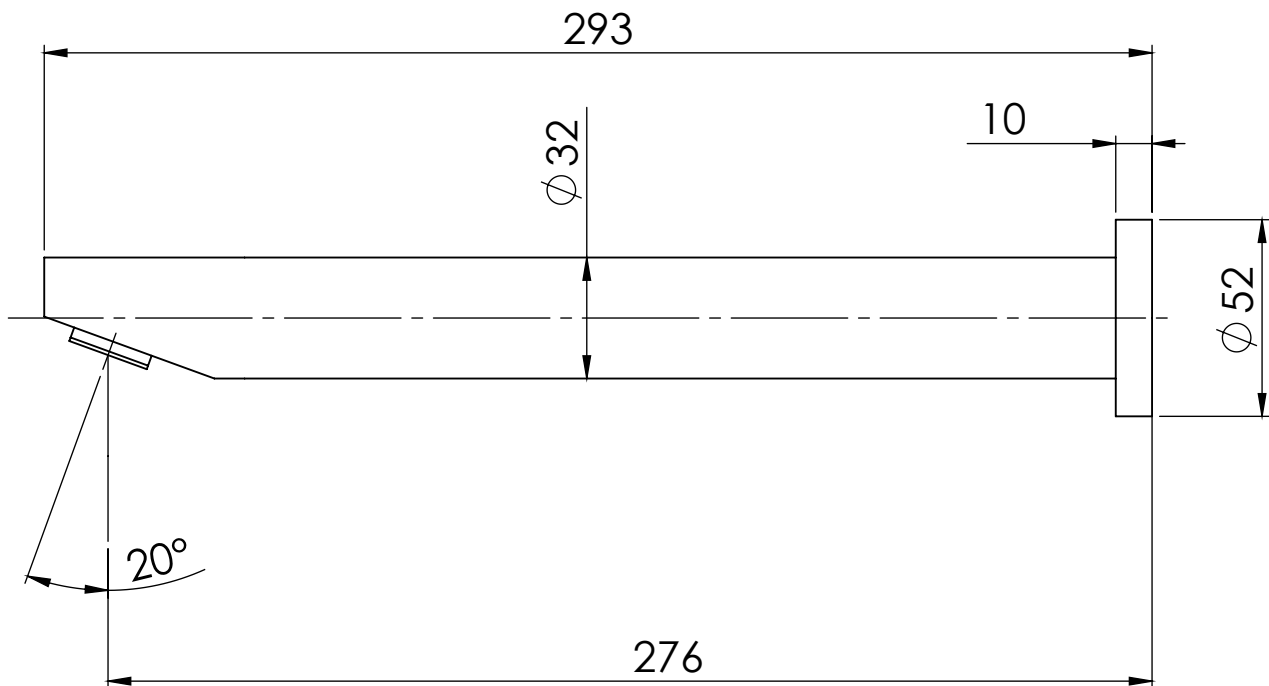

PHOENIX

SPECIFICATIONS

VIVID

WALL BATH OUTLET 32 X 300MM ANGLED

PRODUCT CODE:	V817 BG
FINISH:	BRUSHED GOLD
WELS:	N/A

INFORMATION:

TEMPERATURE RATING:	MIN 1° - MAX 75°
PRESSURE RATING:	MIN 150 kPa - MAX 500 kPa

AVAILABLE IN:

FOR MORE INFORMATION VISIT
www.phoenixtapware.com.au

PLEASE [CLICK HERE TO VIEW FULL WARRANTY](#)

While we aim to ensure the specifications shown are correct at time of printing, Phoenix Tapware reserves the right to make modifications without prior notice. Always use the physical product measurements for mark-ups and roughing-in as the line drawing shown may differ from the actual product over time. All measurements are shown in millimetres.

www.phoenixtapware.com.au
03 9780 4200

PHOENIX

SPECIFICATIONS

VIVID

WALL BATH OUTLET 32 X 300MM ANGLED

PRODUCT CODE: V817 BG
FINISH: BRUSHED GOLD
WELS: N/A

PARTS LIST

1. SPOUT
2. AERATOR GASKET
3. HOUSING
4. AERATOR
5. DRESS RING
6. O-RING 32X2.5