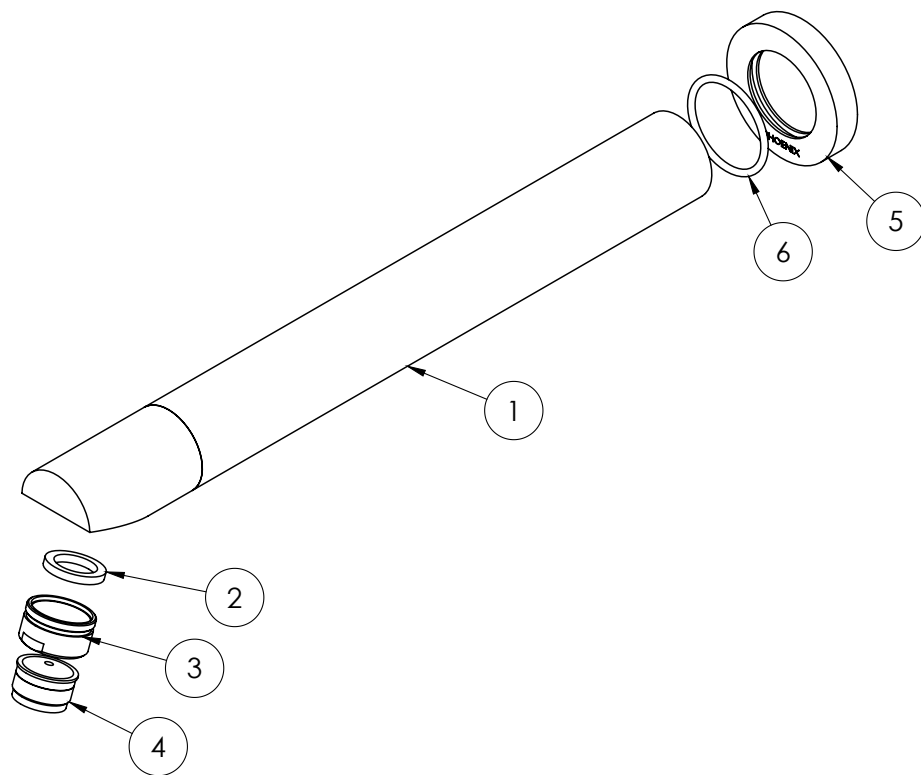

AVAILABLE IN:

FOR MORE INFORMATION VISIT
www.phoenixtapware.com.au

PLEASE [CLICK HERE TO VIEW FULL WARRANTY](#)

While we aim to ensure the specifications shown are correct at time of printing, Phoenix Tapware reserves the right to make modifications without prior notice. Always use the physical product measurements for mark-ups and roughing-in as the line drawing shown may differ from the actual product over time. All measurements are shown in millimetres.

www.phoenixtapware.com.au
03 9780 4200

PHOENIX

SPECIFICATIONS

VIVID

WALL BATH OUTLET 32 X 300MM ANGLED

PRODUCT CODE: V817 BG
FINISH: BRUSHED GOLD
WELS: N/A

PARTS LIST

1. SPOUT
2. AERATOR GASKET
3. HOUSING
4. AERATOR
5. DRESS RING
6. O-RING 32X2.5

PACKAGING INCLUDES

- 1 x Wall outlet
- 1 x Dress ring
- 1 x Installation instructions
- 1 x Warranty card

PLEASE [CLICK HERE](#) TO VIEW FULL WARRANTY

While we aim to ensure the specifications shown are correct at time of printing, Phoenix Tapware reserves the right to make modifications without prior notice. Always use the physical product measurements for mark-ups and roughing-in as the line drawing shown may differ from the actual product over time. All measurements are shown in millimetres.