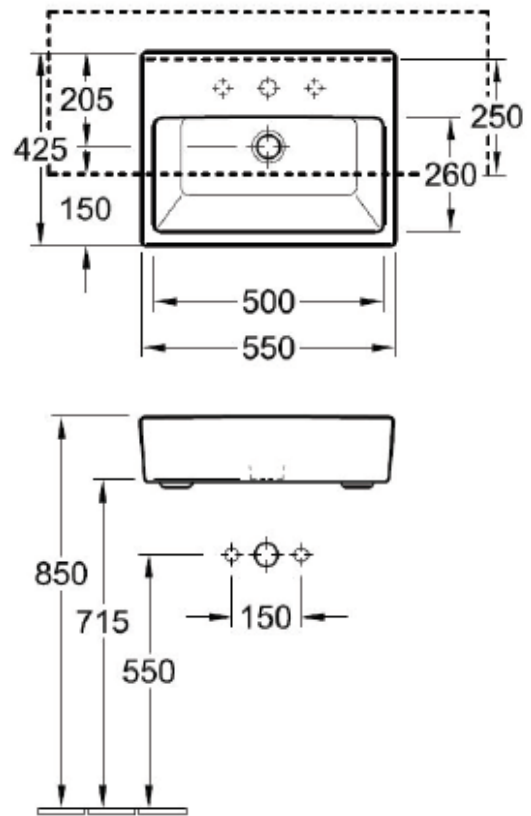

MEMENTO SEMI-RECESSED BASIN 550X420MM

Product Image	Technical Specification
---------------	-------------------------

Description

MEMENTO SEMI-RECESSED BASIN

- | | |
|-------------------|------------|
| 41335501 | 1 tap hole |
| 4133550301 | 3 tap hole |

Additional Information

- 550 x 420mm
- Recommended overflow waste 94240
- Mounting Bolts included
- Tapware & Waste not included