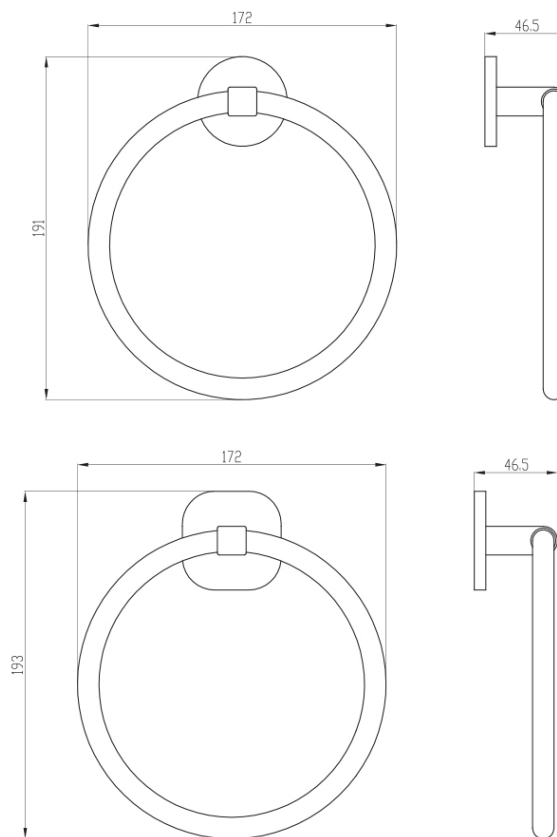

Architectura Towel Ring

Matte Black

Product Image

Includes Round & Soft Square Flanges

Product Details

Code: **TVA1550595**
 Brand: Villeroy & Boch
 Range: Architectura
 Warranty: *

Additional Features

Required Product

Recommended Products

Additional Notes

- Round Backing Flange & Soft Square Backing Flange included
- Triple Fixing

Technical Specification

*Please visit argentaust.com.au/warranty to view the full warranty

Note: All dimensions are in millimetres and are subject to normal manufacturing variations. Always use the physical product measurements for cut-outs and rough-ins as the technical details shown may differ from the actual product. Use acetic cured silicone sealant. Do not use epoxy type adhesives. Clean with damp cloth. Do not use abrasive cleaners, liquids or pastes.