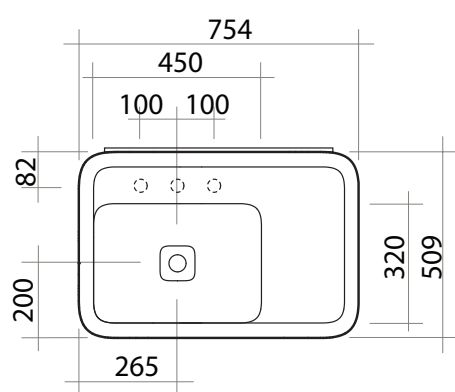

PARISI

Cameo 750 x 500 Wall Basin 1/3TH

Product Code: VA331/S (1TH White/Gloss), VA331/S.01 (1TH White/Matt), VA331/S.02 (1TH Black/Gloss), VA331/S.22 (1TH Black/Matt), VA331/S.91 (1TH Nuvola/Matt), VA333/S (3TH White/Gloss), VA333/S.01 (3TH White/Matt), VA333/S.02 (3TH Black/Gloss), VA333/S.22 (3TH Black/Matt), VA333/S.91 (3TH Nuvola/Matt),

Specifications

- Colour / Finish** — White / Gloss, White / Matt, Black / Gloss, Black / Matt, Nuvola / Matt
- Material** — Ceramic
- Tap Holes** — 1TH or 3TH
- Waste Outlet** — Supplied with 32mm Clic Clac Plug & Waste with matching square ceramic cover
- W x D x H** — 754 x 509 x 140mm
- Fixings** — Wall fixing bolts supplied (WFB100)
- Bowl Capacity** — 6 Litres
- Warranty** — 10 years