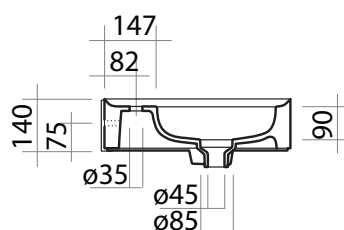

PARISI

Cameo 750 x 500 Wall Basin 1/3TH

Product Code: VA331/S (1TH White/Gloss), VA331/S.01 (1TH White/Matt), VA331/S.02 (1TH Black/Gloss), VA331/S.22 (1TH Black/Matt), VA331/S.91 (1TH Nuvola/Matt), VA333/S (3TH White/Gloss), VA333/S.01 (3TH White/Matt), VA333/S.02 (3TH Black/Gloss), VA333/S.22 (3TH Black/Matt), VA333/S.91 (3TH Nuvola/Matt),

Specifications

- Colour / Finish** — White / Gloss, White / Matt, Black / Gloss, Black / Matt, Nuvola / Matt
- Material** — Ceramic
- Tap Holes** — 1TH or 3TH
- Waste Outlet** — Supplied with 32mm Clic Clac Plug & Waste with matching square ceramic cover
- W x D x H** — 754 x 509 x 140mm
- Fixings** — Wall fixing bolts supplied (WFB100)
- Bowl Capacity** — 6 Litres
- Warranty** — 10 years