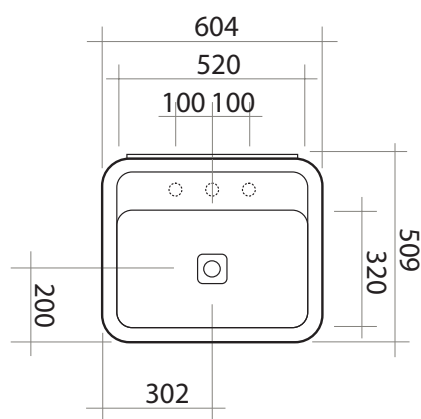

Cameo 600 x 500 Wall Basin NTH

Product Code: VA320/S (White/Gloss), VA320/S.01 (White/Matt), VA320/S.02 (Black/Gloss), VA320/S.22(Black/Matt), VA320/S.91 (Nuvola/Matt)

The striking yet delicate styling of the Cameo collection, designed by Prospero Rasulo, is distinguished by the perimeter of the basin tops – a visual element that will frame associated items such as tapware and toiletries.

White
Gloss

White
Matt

Black
Gloss

Black
Matt

Nuvola
Matt

Specifications

Colour / Finish	—	White / Gloss, White / Matt, Black / Gloss, Black / Matt, Nuvola / Matt
Material	—	Ceramic
Tap Holes	—	No Tap Hole
Waste Outlet	—	Supplied with 32mm Clic Clac Plug & Waste with matching square ceramic cover
W x D x H	—	604 x 509 x 140mm
Fixings	—	Wall fixing bolts supplied (WFB100)
Bowl Capacity	—	8 Litres
Warranty	—	10 years