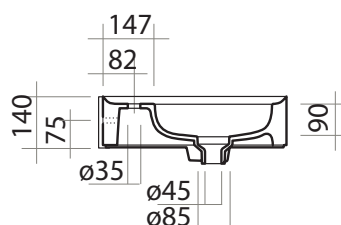

Cameo 600 x 500 Wall Basin NTH

Product Code: VA320/S (White/Gloss), VA320/S.01 (White/Matt), VA320/S.02 (Black/Gloss), VA320/S.22(Black/Matt), VA320/S.91 (Nuvola/Matt)

The striking yet delicate styling of the Cameo collection, designed by Prospero Rasulo, is distinguished by the perimeter of the basin tops – a visual element that will frame associated items such as tapware and toiletries.

White
Gloss

White
Matt

Black
Gloss

Black
Matt

Nuvola
Matt

Specifications

Colour / Finish	—	White / Gloss, White / Matt, Black / Gloss, Black / Matt, Nuvola / Matt
Material	—	Ceramic
Tap Holes	—	No Tap Hole
Waste Outlet	—	Supplied with 32mm Clic Clac Plug & Waste with matching square ceramic cover
W x D x H	—	604 x 509 x 140mm
Fixings	—	Wall fixing bolts supplied (WFB100)
Bowl Capacity	—	8 Litres
Warranty	—	10 years