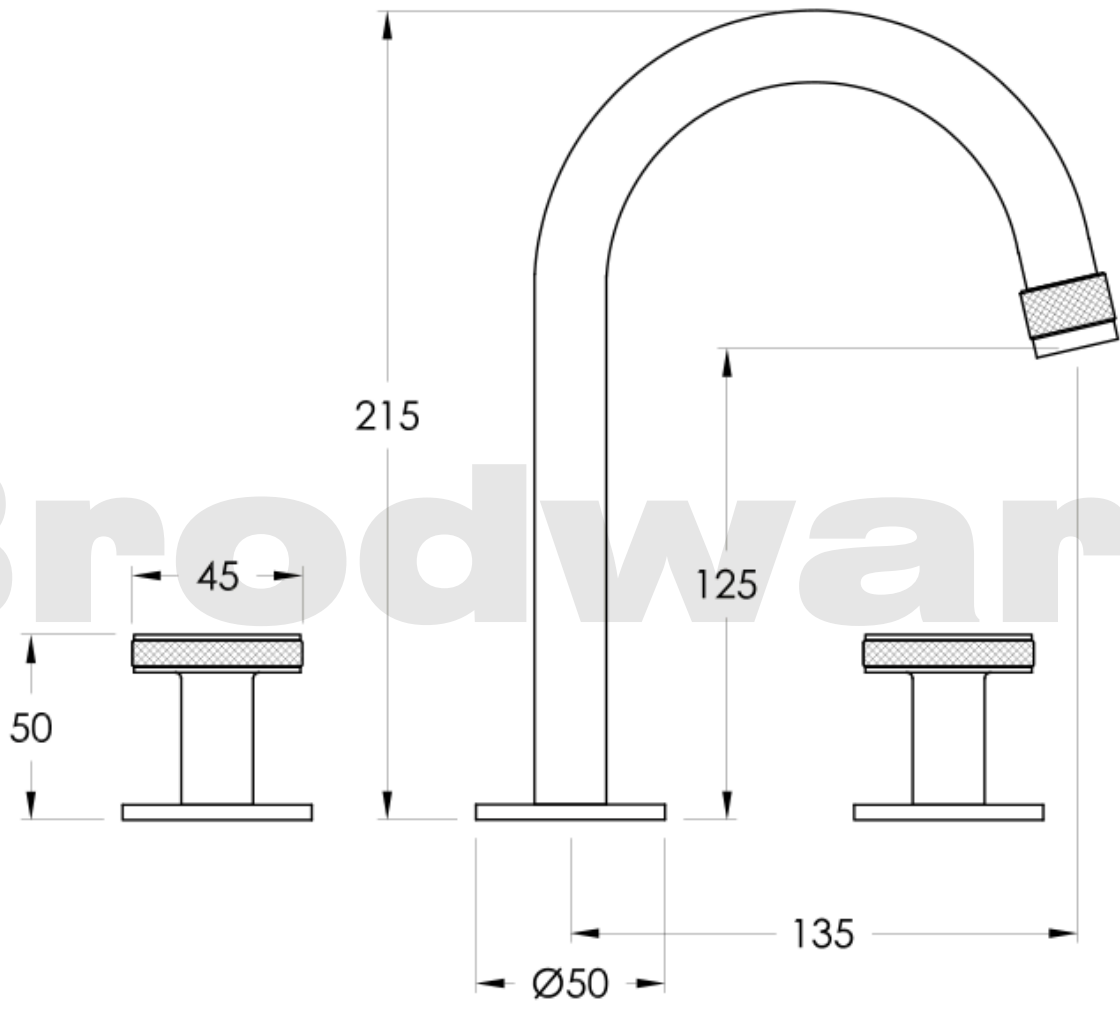

Brodware

YOKATO DISC

1.9300.00.6.XX

XX Indicates finish
Manufacturing engineers of quality commercial and residential fittings
Dimensions subjects to change without notice. All dimensions are approximate
Copyright © Brodware Pty Ltd 2018. www.brodware.com