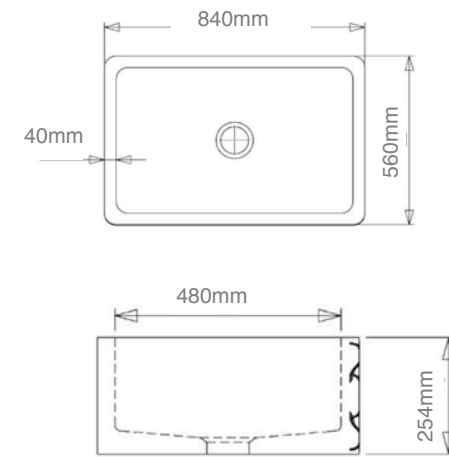

MODEL **KITO KITCHEN SINK**

COLOUR **SHANXI BLACK**

SHAPE **SQUARE**

MADE OF **NATURAL MARBLE**

FINISH **MATTE (HONED)**

CODE **KT2000**

LENGTH **840**

WIDTH **560**

HIGHT **254**

WASTE **114**

DIMENSIONS ARE IN MM

SIDE VIEW