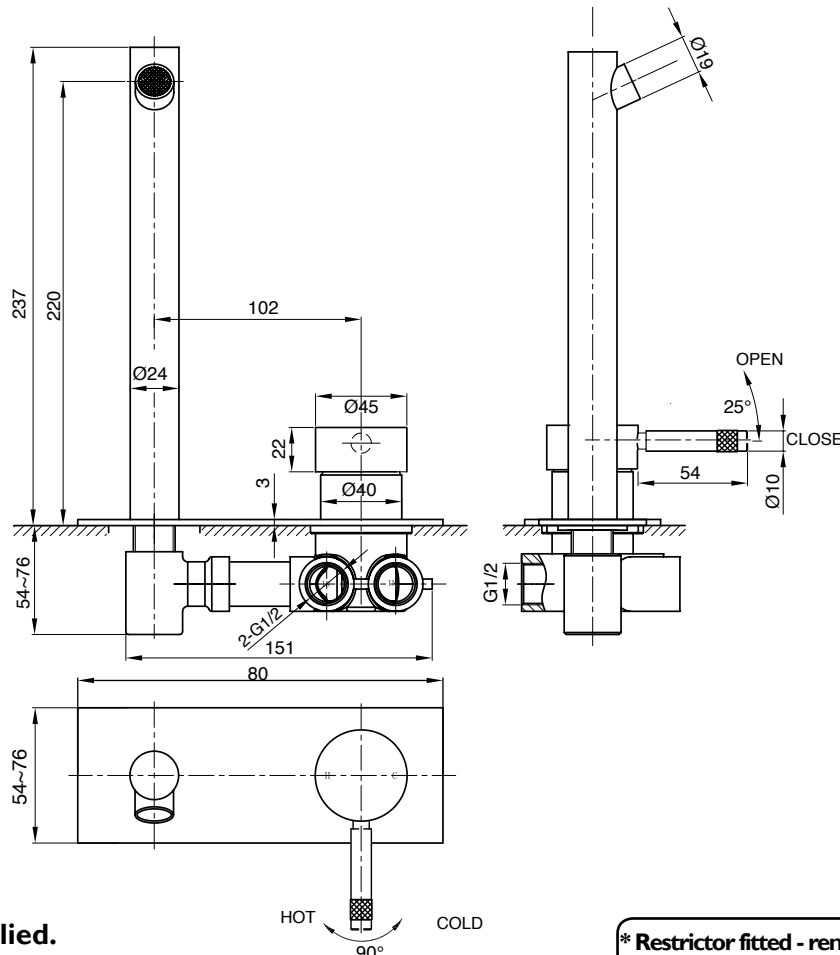

Product Code : TO.01-2Q220

Colour : chrome

Features :

- knurled pin lever, spout 220mm
- **1/2" female spout**
- 180mm x 67mm backplate
- Body : (Code : XX.01-2W)
- Dress fittings : (Code : TO.01-2Q220-D)

Manufactured by:

PARISI

Copyright and Intellectual Property Right Protected
 Web : www.parisi.com.au Email : techinfo@parisi.com.au

Technical Details

Installation Note :
Fixed Breech piece supplied.

*** Restrictor fitted - removable for bath application.**