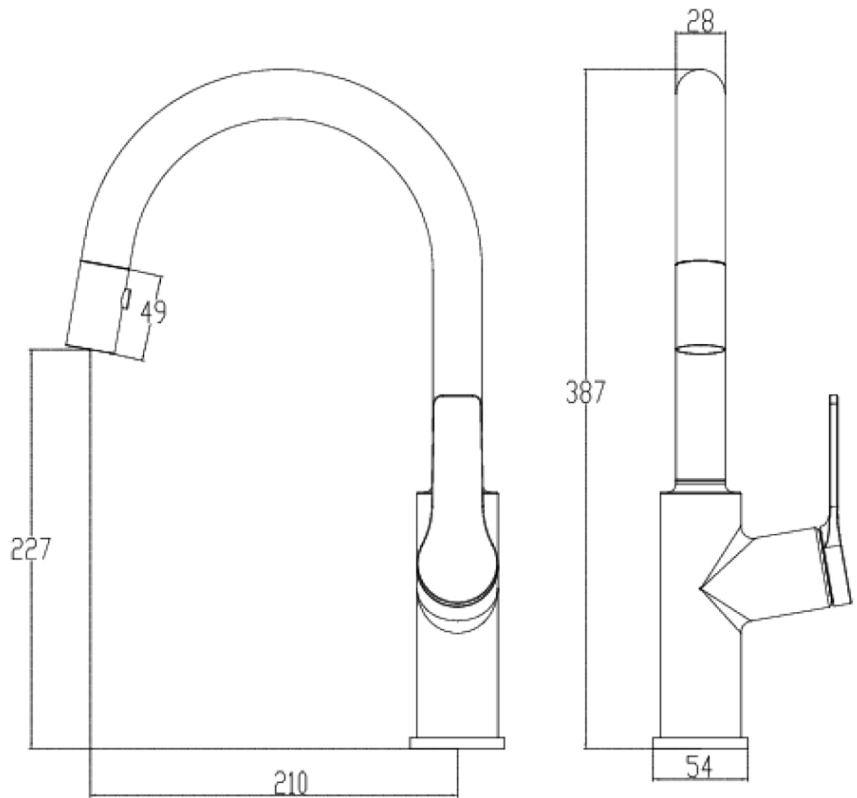

**Additional Features**

**Technical Specification**

**Required Product**

**Recommended Products**

**Additional Notes**

- 35mm Ceramic Cartridge
- 360 Degree Swivel Range

\*Please visit [argentaust.com.au/warranty](http://argentaust.com.au/warranty) to view the full warranty

Note: All dimensions are in millimetres and are subject to normal manufacturing variations. Always use the physical product measurements for cut-outs and rough-ins as the technical details shown may differ from the actual product. Use acetic cured silicone sealant. Do not use epoxy type adhesives. Clean with damp cloth. Do not use abrasive cleaners, liquids or pastes.