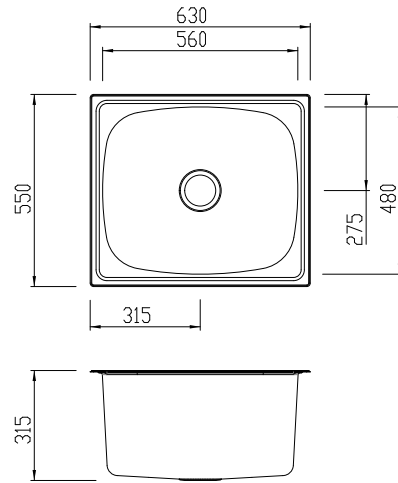

T170

Laundry

Oliveri®