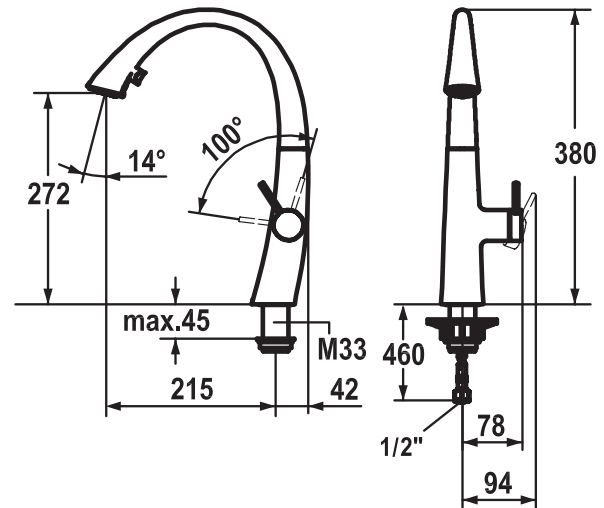

Stainless Steel (10.201.102.127)

TECHNICAL SPECIFICATIONS

Spout Reach	220mm
Mounting Hole Size	ø35mm
Fastening By	M33 x1.5 threaded sleeve
Pull-Out Spray	Yes
WELS	5 star / 6 LPM
WELS Registration	T25603
Min. Flow Rate	50kPa
Max. Flow Rate	500kPa
Min. Gap Between Wall and Centre of Mounting Hole	42mm

FEATURES

-  Swivel Spout
120° range
-  Pull-Out Spray
500mm hose length
-  Spray Clean
Easy limescale removal
-  Power Clean
Adjust the water flow
-  Touch Protect
Insulated to protect your hands
-  Child Safe
Cold water facing front of lever