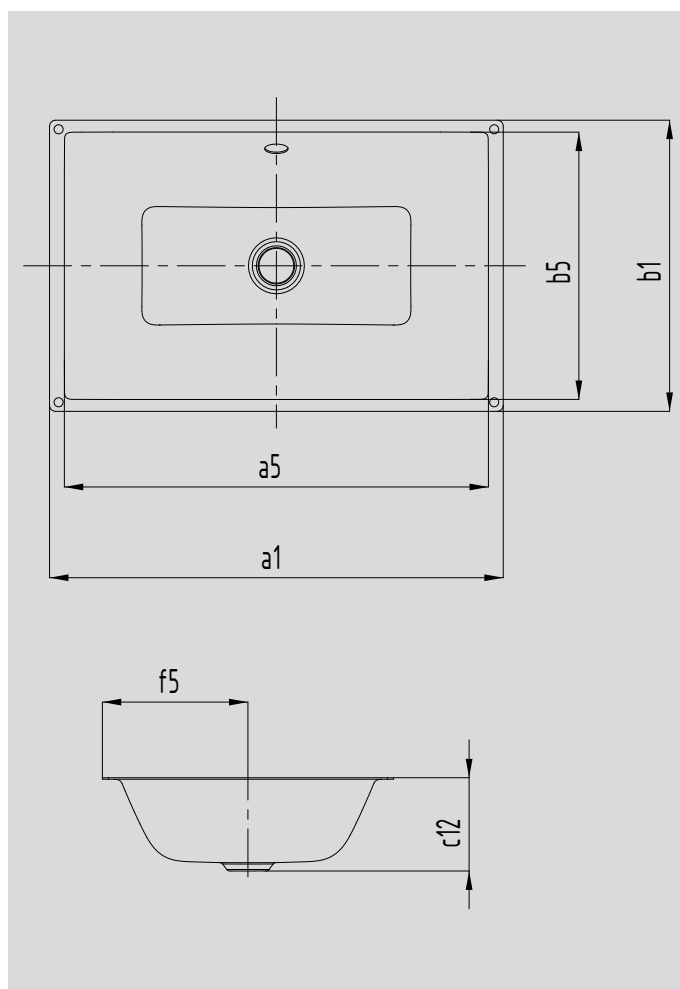

PURO UNDERCOUNTER WASHBASIN

- elegant rectangular washbasin in a classically minimalist design
- reduced precise edges
- very generous interior dimensions
- clean and timeless lines – immortalised in long-lasting KALDEWEI steel enamel
- harmonises perfectly with the PURO bath series
- designed by Anke Salomon

Similar illustrations

Model No.		3159	3160	3161
External length	a1	460	600	900 mm
Internal length	a5	421	561	860 mm
External width	b1	385	385	385 mm
Internal width	b5	354	354	354 mm
Distance basin surface to bottom edge of waste hole	c12	115	125	125 mm
Distance outer edge to centre of waste hole	f5	192,5	192,5	192,5 mm
Weight of the enamelled washbasin in kg		4,6	5,8	8,9