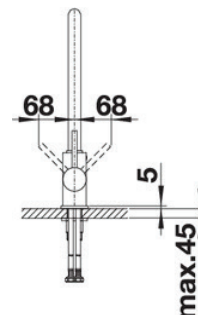

377mm total height

228mm spout length

240mm spout height

Spout Swivel:

360°

Mounting Hole:

Ø 35 mm tap hole required

Warranty:

10 years

Line Drawings

Note: Measurements are within 2 - 3mm of factory tolerance. It is advisable to check dimensions of physical product when measuring for installations and before doing any cut outs.
*Due to continual product development the information provided is not final and may be subject to change.