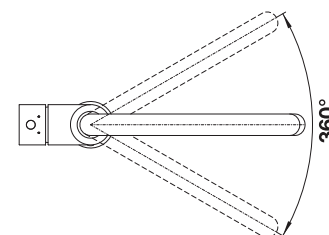

377mm total height

228mm spout length

240mm spout height

Spout Swivel:

360°

Mounting Hole:

Ø 35 mm tap hole required

Warranty:

10 years

Line Drawings

Note: Measurements are within 2 - 3mm of factory tolerance. It is advisable to check dimensions of physical product when measuring for installations and before doing any cut outs.
*Due to continual product development the information provided is not final and may be subject to change.