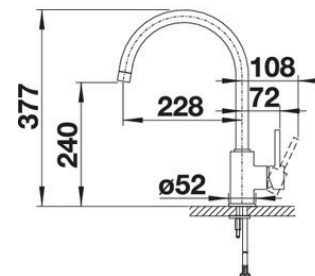

377mm total height

228mm spout length

240mm spout height

Spout Swivel:

360°

Mounting Hole:

Ø 35 mm tap hole required

Warranty:

10 years

Line Drawings

Note: Measurements are within 2 - 3mm of factory tolerance. It is advisable to check dimensions of physical product when measuring for installations and before doing any cut outs.
*Due to continual product development the information provided is not final and may be subject to change.