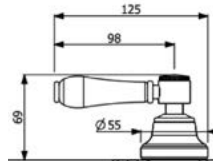

500339(CHROME)
500339BN(BRUSHED NICKEL)
500339BR(BRONZE)

LEVER TOP ASSEMBLIES WITH LEVER HANDLES