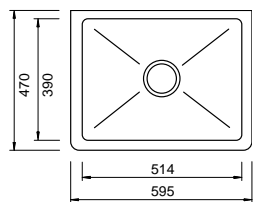

**CLOTAIRE-1W**

SINGLE BOWL  
CERAMIC SINK

- \_ Bowl Depth – 200mm
  - \_ Overall Sink Size – D 200 x L 595 x W 500mm
- 

**CLOTAIRE-2W**

DOUBLE BOWL  
CERAMIC SINK

- \_ Bowl Depth – 220mm
  - \_ Overall Sink Size – D 220 x L 800 x W 500mm
-

**HENRI-3W**

ONE AND A HALF BOWL  
CERAMIC SINK

- \_ Bowl Depth – 220mm
- \_ Overall Sink Size – D 220 x L 997 x W 470mm

**HENRI-2W**

LARGE SINGLE BOWL  
CERAMIC SINK

- \_ Bowl Depth – 220mm
- \_ Overall Sink Size – D 220 x L 795 x W 470mm

**HENRI-1W**

SINGLE BOWL  
CERAMIC SINK

- \_ Bowl Depth – 220mm
- \_ Overall Sink Size – D 220 x L 595 x W 470mm

**LOUIS-3W**

ONE AND A HALF BOWL  
CERAMIC SINK

\_ Bowl Depth – 220mm

\_ Overall Sink Size – D 220 x L 997 x W 480mm

**LOUIS-2W**

LARGE SINGLE BOWL  
CERAMIC SINK

\_ Bowl Depth – 220mm

\_ Overall Sink Size – D 220 x L 795 x W 480mm

**LOUIS-1W**

SMALL SINGLE BOWL  
CERAMIC SINK

\_ Bowl Depth – 220mm

\_ Overall Sink Size – D 220 x L 595 x W 480mm