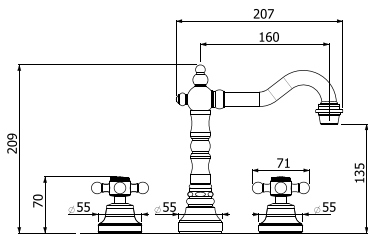

2060C (CHROME)
2060BN (BRUSHED NICKEL)
2060BR (BRONZE)

3 PIECE BASIN SET WITH CROSS HANDLES

_ 5 Star Flow Rate 5.0L/min