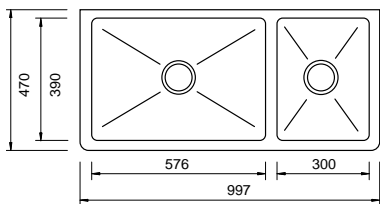

**CLOTAIRE-1W**

SINGLE BOWL  
CERAMIC SINK

- \_ Bowl Depth – 200mm
  - \_ Overall Sink Size – D 200 x L 595 x W 500mm
- 

**CLOTAIRE-2W**

DOUBLE BOWL  
CERAMIC SINK

- \_ Bowl Depth – 220mm
  - \_ Overall Sink Size – D 220 x L 800 x W 500mm
-

**HENRI-3W**

ONE AND A HALF BOWL  
CERAMIC SINK

- \_ Bowl Depth – 220mm
- \_ Overall Sink Size – D 220 x L 997 x W 470mm

**HENRI-2W**

LARGE SINGLE BOWL  
CERAMIC SINK

- \_ Bowl Depth – 220mm
- \_ Overall Sink Size – D 220 x L 795 x W 470mm

**HENRI-1W**

SINGLE BOWL  
CERAMIC SINK

- \_ Bowl Depth – 220mm
- \_ Overall Sink Size – D 220 x L 595 x W 470mm

**LOUIS-3W**

ONE AND A HALF BOWL  
CERAMIC SINK

\_ Bowl Depth – 220mm

\_ Overall Sink Size – D 220 x L 997 x W 480mm