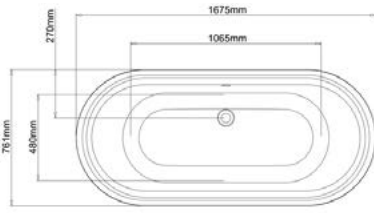

\_ Overall Basin Size – D 470 x L 650 x H 170mm

700006 (CHROME)  
 700006BN (BRUSHED NICKEL)  
 700006BR (BRONZE)

WALL MOUNTED BATHFILLER

\_ 3 Star Flow Rate 8.5L/min

700007 (CHROME)  
 700007BN (BRUSHED NICKEL)  
 700007BR (BRONZE)

clearwater<sup>®</sup>  
BATHS

**22833 (NO OVERFLOW)**

**BALTHAZAR STONE BATH  
WITH STAINLESS STEEL OUTER**

\_ Overall Bath Size – D 761 x L 1675 x H 711mm

\_ Weight – 111kg (unfilled)/164 Litres

**22834F (CHROME FEET)**