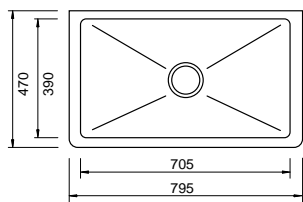

**CLOTAIRE-1W**

SINGLE BOWL  
CERAMIC SINK

- \_ Bowl Depth – 200mm
  - \_ Overall Sink Size – D 200 x L 595 x W 500mm
- 

**CLOTAIRE-2W**

DOUBLE BOWL  
CERAMIC SINK

- \_ Bowl Depth – 220mm
  - \_ Overall Sink Size – D 220 x L 800 x W 500mm
-

**HENRI-3W**

ONE AND A HALF BOWL  
CERAMIC SINK

- \_ Bowl Depth – 220mm
- \_ Overall Sink Size – D 220 x L 997 x W 470mm

**HENRI-2W**

LARGE SINGLE BOWL  
CERAMIC SINK

- \_ Bowl Depth – 220mm
- \_ Overall Sink Size – D 220 x L 795 x W 470mm

**HENRI-1W**

SINGLE BOWL  
CERAMIC SINK

- \_ Bowl Depth – 220mm
- \_ Overall Sink Size – D 220 x L 595 x W 470mm

**LOUIS-3W**

ONE AND A HALF BOWL  
CERAMIC SINK

\_ Bowl Depth – 220mm

\_ Overall Sink Size – D 220 x L 997 x W 480mm

**LOUIS-2W**

LARGE SINGLE BOWL  
CERAMIC SINK

\_ Bowl Depth – 220mm

\_ Overall Sink Size – D 220 x L 795 x W 480mm

**LOUIS-1W**

SMALL SINGLE BOWL  
CERAMIC SINK

\_ Bowl Depth – 220mm

\_ Overall Sink Size – D 220 x L 595 x W 480mm