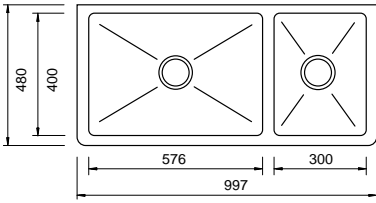

**CLOTAIRE-1W**

SINGLE BOWL  
CERAMIC SINK

- \_ Bowl Depth – 200mm
  - \_ Overall Sink Size – D 200 x L 595 x W 500mm
- 

**CLOTAIRE-2W**

DOUBLE BOWL  
CERAMIC SINK

- \_ Bowl Depth – 220mm
  - \_ Overall Sink Size – D 220 x L 800 x W 500mm
-

**HENRI-3W**

ONE AND A HALF BOWL  
CERAMIC SINK

- \_ Bowl Depth – 220mm
- \_ Overall Sink Size – D 220 x L 997 x W 470mm

**HENRI-2W**

LARGE SINGLE BOWL  
CERAMIC SINK

- \_ Bowl Depth – 220mm
- \_ Overall Sink Size – D 220 x L 795 x W 470mm

**HENRI-1W**

SINGLE BOWL  
CERAMIC SINK

- \_ Bowl Depth – 220mm
- \_ Overall Sink Size – D 220 x L 595 x W 470mm

**LOUIS-3W**

ONE AND A HALF BOWL  
CERAMIC SINK

\_ Bowl Depth – 220mm

\_ Overall Sink Size – D 220 x L 997 x W 480mm

**LOUIS-2W**

LARGE SINGLE BOWL  
CERAMIC SINK

\_ Bowl Depth – 220mm

\_ Overall Sink Size – D 220 x L 795 x W 480mm

**LOUIS-1W**

SMALL SINGLE BOWL  
CERAMIC SINK

\_ Bowl Depth – 220mm

\_ Overall Sink Size – D 220 x L 595 x W 480mm