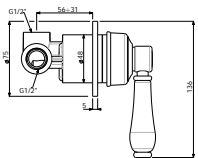

9060C (CHROME)
9060BN (BRUSHED NICKEL)
9060BR (BRONZE)

SHOWER WALL MIXER (COMPLETE)

800008 (CHROME)
800008BN (BRUSHED NICKEL)
800008BR (BRONZE)

PROVINCIAL DIVERTOR MIXER