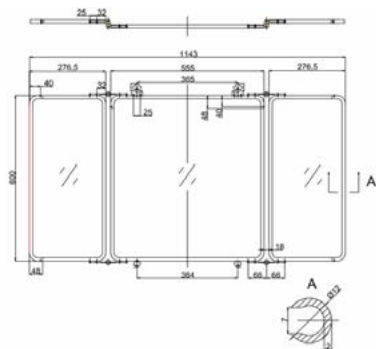

22617

ARCADE THREE FOLD MIRROR CHROME