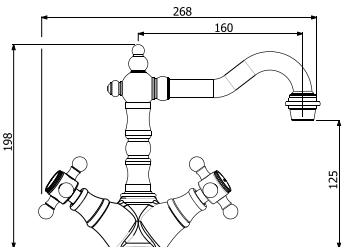

9010C(CHROME)  
 9010BN(BRUSHED NICKEL)  
 9010BR(BRONZE)

BASIN MIXER

\_ 4 Star Flow Rate 7.5L/min

2150C(CHROME)  
 2150BN(BRUSHED NICKEL)  
 2150BR(BRONZE)

SIDE LEVER BASIN MIXER

\_ 6 Star Flow Rate 4.5L/min