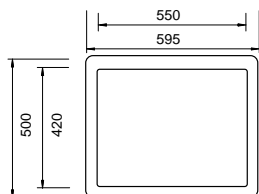

**CLOTAIRE-1W**

SINGLE BOWL  
CERAMIC SINK

- \_ Bowl Depth – 200mm
  - \_ Overall Sink Size – D 200 x L 595 x W 500mm
- 

**CLOTAIRE-2W**

DOUBLE BOWL  
CERAMIC SINK

- \_ Bowl Depth – 220mm
  - \_ Overall Sink Size – D 220 x L 800 x W 500mm
-

**HENRI-3W**

ONE AND A HALF BOWL  
CERAMIC SINK

- \_ Bowl Depth – 220mm
- \_ Overall Sink Size – D 220 x L 997 x W 470mm

**HENRI-2W**

LARGE SINGLE BOWL  
CERAMIC SINK

- \_ Bowl Depth – 220mm
- \_ Overall Sink Size – D 220 x L 795 x W 470mm