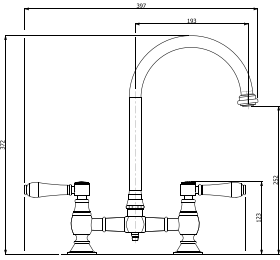

400160 (CHROME)
400160BN (BRUSHED NICKEL)
400160BR (BRONZE)

EXPOSED BREACH
KITCHEN TAP

_ 3 Star Flow Rate 9.0L/min