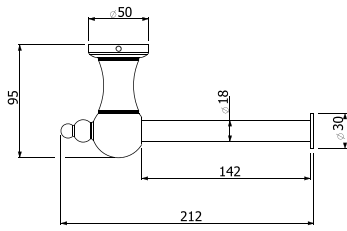

PROVINCIAL COLLECTION