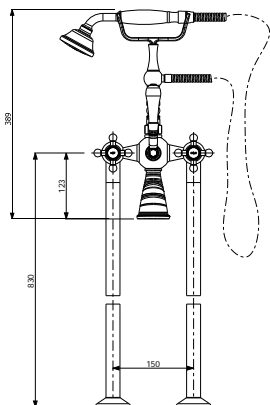

\_ Overall Basin Size – D 470 x L 650 x H 170mm

700006 (CHROME)  
 700006BN (BRUSHED NICKEL)  
 700006BR (BRONZE)

WALL MOUNTED BATHFILLER

\_ 3 Star Flow Rate 8.5L/min

700007 (CHROME)  
 700007BN (BRUSHED NICKEL)  
 700007BR (BRONZE)