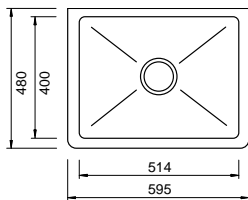

**CLOTAIRE-1W**

SINGLE BOWL  
CERAMIC SINK

- \_ Bowl Depth – 200mm
  - \_ Overall Sink Size – D 200 x L 595 x W 500mm
- 

**CLOTAIRE-2W**

DOUBLE BOWL  
CERAMIC SINK

- \_ Bowl Depth – 220mm
  - \_ Overall Sink Size – D 220 x L 800 x W 500mm
-

**HENRI-3W**

ONE AND A HALF BOWL  
CERAMIC SINK

- \_ Bowl Depth – 220mm
- \_ Overall Sink Size – D 220 x L 997 x W 470mm

**HENRI-2W**

LARGE SINGLE BOWL  
CERAMIC SINK

- \_ Bowl Depth – 220mm
- \_ Overall Sink Size – D 220 x L 795 x W 470mm

**HENRI-1W**

SINGLE BOWL  
CERAMIC SINK

- \_ Bowl Depth – 220mm
- \_ Overall Sink Size – D 220 x L 595 x W 470mm

**LOUIS-3W**

ONE AND A HALF BOWL  
CERAMIC SINK

\_ Bowl Depth – 220mm

\_ Overall Sink Size – D 220 x L 997 x W 480mm

**LOUIS-2W**

LARGE SINGLE BOWL  
CERAMIC SINK

\_ Bowl Depth – 220mm

\_ Overall Sink Size – D 220 x L 795 x W 480mm

**LOUIS-1W**

SMALL SINGLE BOWL  
CERAMIC SINK

\_ Bowl Depth – 220mm

\_ Overall Sink Size – D 220 x L 595 x W 480mm