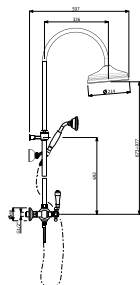

PRSH200

SHOWERHEAD

\_3 Star Flow Rate 8.0L/min

---

900069 (CHROME)  
900069BN (BRUSHED NICKEL)  
900069BR (BRONZE)

SHOWER ON RAIL

\_3 Star Flow Rate 8.5L/min

---