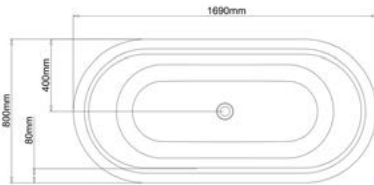

clearwater<sup>®</sup>  
BATHS

**22833 (NO OVERFLOW)**

**BALTHAZAR STONE BATH  
WITH STAINLESS STEEL OUTER**

\_ Overall Bath Size – D 761 x L 1675 x H 711mm

\_ Weight – 111kg (unfilled)/164 Litres

**22834F (CHROME FEET)**

**22834WF (WHITE FEET)**

**22834BF (BLACK FEET)**

**BATELLO STONE BATH  
WITH CLAW FEET**

\_ Overall Bath Size – D 800 x L 1690 x H 464mm

\_ Weight – 66kg (unfilled)/151 Litres

**22837F (CHROME FEET)**

**22837WF (WHITE FEET)**