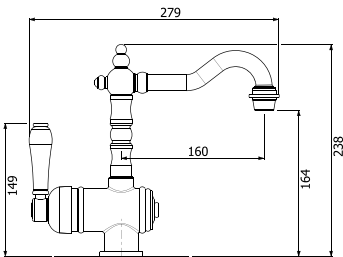

9010C(CHROME)  
 9010BN(BRUSHED NICKEL)  
 9010BR(BRONZE)

BASIN MIXER

\_ 4 Star Flow Rate 7.5L/min

2150C(CHROME)  
 2150BN(BRUSHED NICKEL)  
 2150BR(BRONZE)

SIDE LEVER BASIN MIXER

\_ 6 Star Flow Rate 4.5L/min