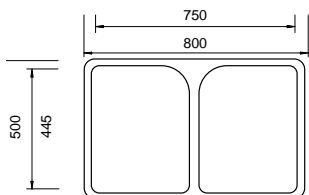

**CLOTAIRE-1W**

SINGLE BOWL  
CERAMIC SINK

- \_ Bowl Depth – 200mm
  - \_ Overall Sink Size – D 200 x L 595 x W 500mm
- 

**CLOTAIRE-2W**

DOUBLE BOWL  
CERAMIC SINK

- \_ Bowl Depth – 220mm
  - \_ Overall Sink Size – D 220 x L 800 x W 500mm
-

**HENRI-3W**

ONE AND A HALF BOWL  
CERAMIC SINK

- \_ Bowl Depth – 220mm
- \_ Overall Sink Size – D 220 x L 997 x W 470mm

**HENRI-2W**

LARGE SINGLE BOWL  
CERAMIC SINK

- \_ Bowl Depth – 220mm
- \_ Overall Sink Size – D 220 x L 795 x W 470mm

**HENRI-1W**

SINGLE BOWL  
CERAMIC SINK

- \_ Bowl Depth – 220mm
- \_ Overall Sink Size – D 220 x L 595 x W 470mm

**LOUIS-3W**

ONE AND A HALF BOWL  
CERAMIC SINK

\_ Bowl Depth – 220mm

\_ Overall Sink Size – D 220 x L 997 x W 480mm