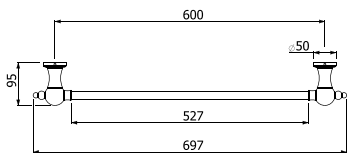

900050 (CHROME)
900050BN (BRUSHED NICKEL)
900050BR (BRONZE)

450MM TOWEL RAIL