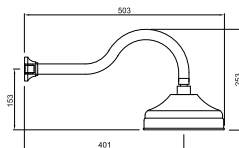

PROVINCIAL COLLECTION

800276 (CHROME)
800276BN (BRUSHED NICKEL)
800276BR (BRONZE)

PROVINCIAL SHOWER

_3 Star 9.0L/min

PRSH200

SHOWERHEAD

_3 Star Flow Rate 8.0L/min

900069 (CHROME)
900069BN (BRUSHED NICKEL)
900069BR (BRONZE)

SHOWER ON RAIL

_3 Star Flow Rate 8.5L/min

800004 (CHROME)
800004BN (BRUSHED NICKEL)
800004BR (BRONZE)

OVERHEAD SHOWER WITH HAND SHOWER

_3 Star Flow Rate 8.5L/min