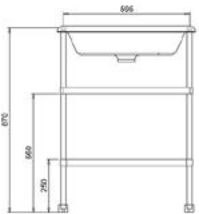

2075C(CHROME)
2075BN(BRUSHED NICKEL)
2075BR(BRONZE)

BASIN SPOUT
SUPPLIED WITH AN OPEN FLOW AERATOR
FOR USE OVER A BATH

_ 3 Star Flow Rate 8.0L/min

2200C(CHROME)
2200BN(BRUSHED NICKEL)
2200BR(BRONZE)

TOP ASSEMBLIES WITH CROSS HANDLES

500339(CHROME)
500339BN(BRUSHED NICKEL)
500339BR(BRONZE)

LEVER TOP ASSEMBLIES WITH LEVER HANDLES

132107

CLASSIC MEDIUM ROLL TOP NATURAL STONE BASIN
WITH OVERFLOW AND PLUG & WASTE.
INCLUDES MEDIUM STAINLESS STEEL STAND.
STONE BASIN IS NTH BUT CAN BE PUNCHED TO 1TH OR 3TH.

_ Overall Basin Size – D 470 x L 650 x H 170mm