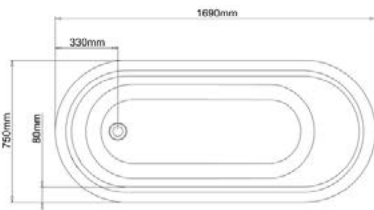

\_ Overall Basin Size – D 470 x L 650 x H 170mm

700006 (CHROME)  
 700006BN (BRUSHED NICKEL)  
 700006BR (BRONZE)

WALL MOUNTED BATHFILLER

\_ 3 Star Flow Rate 8.5L/min

700007 (CHROME)  
 700007BN (BRUSHED NICKEL)  
 700007BR (BRONZE)

clearwater<sup>®</sup>  
BATHS

**22833 (NO OVERFLOW)**

**BALTHAZAR STONE BATH  
WITH STAINLESS STEEL OUTER**

\_ Overall Bath Size – D 761 x L 1675 x H 711mm

\_ Weight – 111kg (unfilled)/164 Litres

**22834F (CHROME FEET)**

**22834WF (WHITE FEET)**

**22834BF (BLACK FEET)**

**BATELLO STONE BATH  
WITH CLAW FEET**

\_ Overall Bath Size – D 800 x L 1690 x H 464mm

\_ Weight – 66kg (unfilled)/151 Litres

**22837F (CHROME FEET)**

**22837WF (WHITE FEET)**

**22837BF (BLACK FEET)**

**ROMANO GRANDE STONE BATH  
WITH CLAW FEET**

\_ Overall Bath Size – D 750 x L 1690 x H 516mm

\_ Weight – 75kg (unfilled)/167 Litres