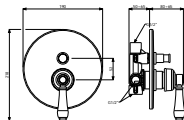

9060C (CHROME)
9060BN (BRUSHED NICKEL)
9060BR (BRONZE)

SHOWER WALL MIXER (COMPLETE)