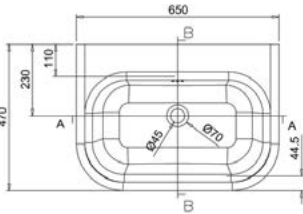

2075C(CHROME)
2075BN(BRUSHED NICKEL)
2075BR(BRONZE)

BASIN SPOUT
SUPPLIED WITH AN OPEN FLOW AERATOR
FOR USE OVER A BATH

_ 3 Star Flow Rate 8.0L/min

2200C(CHROME)
2200BN(BRUSHED NICKEL)
2200BR(BRONZE)

TOP ASSEMBLIES WITH CROSS HANDLES

500339(CHROME)
500339BN(BRUSHED NICKEL)
500339BR(BRONZE)

LEVER TOP ASSEMBLIES WITH LEVER HANDLES

132107

CLASSIC MEDIUM ROLL TOP NATURAL STONE BASIN
WITH OVERFLOW AND PLUG & WASTE.
INCLUDES MEDIUM STAINLESS STEEL STAND.
STONE BASIN IS NTH BUT CAN BE PUNCHED TO 1TH OR 3TH.

_ Overall Basin Size – D 470 x L 650 x H 170mm