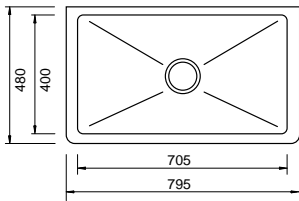

**CLOTAIRE-1W**

SINGLE BOWL  
CERAMIC SINK

- \_ Bowl Depth – 200mm
  - \_ Overall Sink Size – D 200 x L 595 x W 500mm
- 

**CLOTAIRE-2W**

DOUBLE BOWL  
CERAMIC SINK

- \_ Bowl Depth – 220mm
  - \_ Overall Sink Size – D 220 x L 800 x W 500mm
-

**HENRI-3W**

ONE AND A HALF BOWL  
CERAMIC SINK

- \_ Bowl Depth – 220mm
- \_ Overall Sink Size – D 220 x L 997 x W 470mm

**HENRI-2W**

LARGE SINGLE BOWL  
CERAMIC SINK

- \_ Bowl Depth – 220mm
- \_ Overall Sink Size – D 220 x L 795 x W 470mm

**HENRI-1W**

SINGLE BOWL  
CERAMIC SINK

- \_ Bowl Depth – 220mm
- \_ Overall Sink Size – D 220 x L 595 x W 470mm

**LOUIS-3W**

ONE AND A HALF BOWL  
CERAMIC SINK

\_ Bowl Depth – 220mm

\_ Overall Sink Size – D 220 x L 997 x W 480mm

**LOUIS-2W**

LARGE SINGLE BOWL  
CERAMIC SINK

\_ Bowl Depth – 220mm

\_ Overall Sink Size – D 220 x L 795 x W 480mm

**LOUIS-1W**

SMALL SINGLE BOWL  
CERAMIC SINK

\_ Bowl Depth – 220mm

\_ Overall Sink Size – D 220 x L 595 x W 480mm