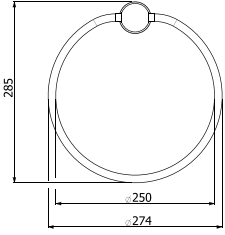

900052 (CHROME)
900052BN (BRUSHED NICKEL)
900052BR (BRONZE)

TOWEL RING