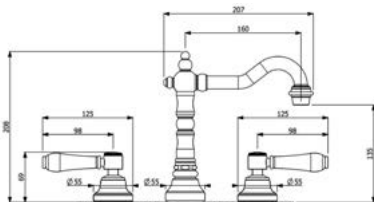

PROVINCIAL COLLECTION

500304 (CHROME)
500304BN (BRUSHED NICKEL)
500304BR (BRONZE)

3 PIECE BASIN SET WITH LEVER HANDLES

_ 5 Star Flow Rate 5.0L/min