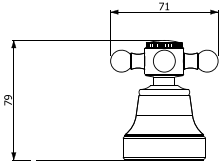

2200C(CHROME)
2200BN(BRUSHED NICKEL)
2200BR(BRONZE)

TOP ASSEMBLIES WITH CROSS HANDLES