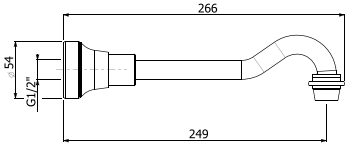

2075C(CHROME)
2075BN(BRUSHED NICKEL)
2075BR(BRONZE)

BASIN SPOUT
SUPPLIED WITH AN OPEN FLOW AERATOR
FOR USE OVER A BATH

_ 3 Star Flow Rate 8.0L/min