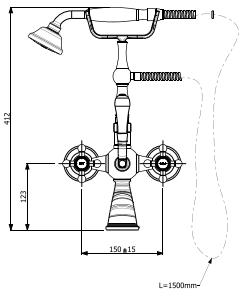

\_ Overall Basin Size – D 470 x L 650 x H 170mm

700006 (CHROME)  
 700006BN (BRUSHED NICKEL)  
 700006BR (BRONZE)

WALL MOUNTED BATHFILLER

\_ 3 Star Flow Rate 8.5L/min

700007 (CHROME)  
 700007BN (BRUSHED NICKEL)  
 700007BR (BRONZE)