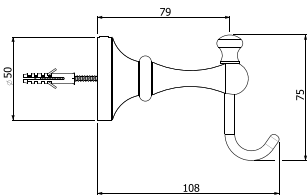

900055 (CHROME)
900055BN (BRUSHED NICKEL)
900055BR (BRONZE)

ROBE HOOK