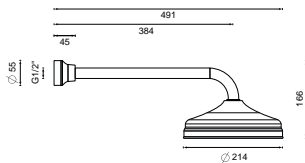

PROVINCIAL COLLECTION

800276 (CHROME)
800276BN (BRUSHED NICKEL)
800276BR (BRONZE)

PROVINCIAL SHOWER

_3 Star 9.0L/min