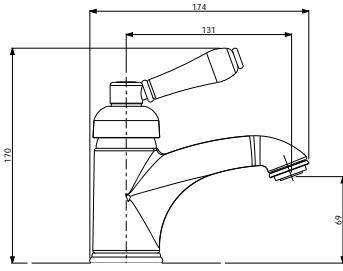

9010C(CHROME)
9010BN(BRUSHED NICKEL)
9010BR(BRONZE)

BASIN MIXER

_ 4 Star Flow Rate 7.5L/min