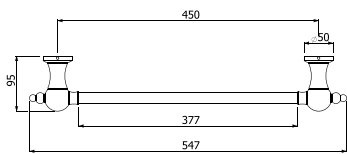

900048 (CHROME)
900048BN (BRUSHED NICKEL)
900048BR (BRONZE)

TOILET ROLL HOLDER