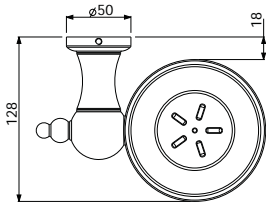

450MM TOWEL RAIL

900051 (CHROME)  
900051BN (BRUSHED NICKEL)  
900051BR (BRONZE)

600MM TOWEL RAIL

900052 (CHROME)  
900052BN (BRUSHED NICKEL)  
900052BR (BRONZE)

TOWEL RING

---

900053 (CHROME)  
900053BN (BRUSHED NICKEL)  
900053BR (BRONZE)