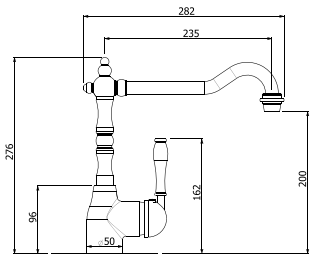

PALAIS (CHROME)
PALAIS-BN (BRUSHED NICKEL)
PALAIS-BR (BRONZE)

SINGLE LEVER
KITCHEN MIXER

_ 4 Star Flow Rate 7.5L/min