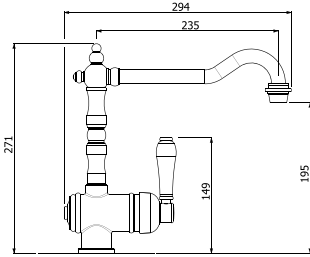

2050C (CHROME)
2050BN (BRUSHED NICKEL)
2050BR (BRONZE)

SINGLE LEVER
KITCHEN MIXER

_ 4 Star Flow Rate 7.5L/min