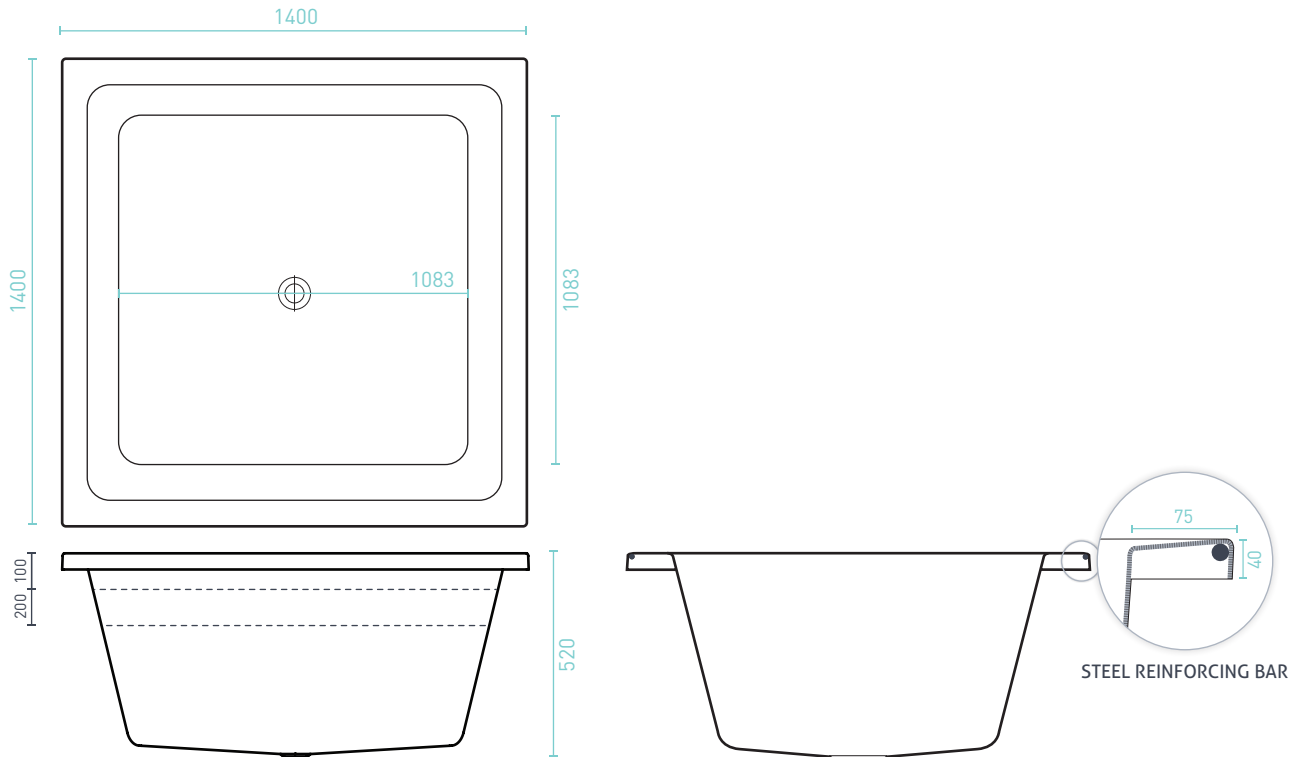

VENICE

ISLAND BATH/SPA BATH - Premium Sanitary Grade Acrylic, High Gloss White

SPA BATH ORDER FORM

Spa baths made to order on receipt of order form. Please allow 15 working days for completion & dispatch. We recommend filling out your SPA BATH ORDER FORM with your qualified spa bath installer.

COMPANY & BRANCH: _____ PHONE NO: _____
CONTACT: _____ ORDER NO: _____ DATE: _____

MODEL: _____ SIZE: _____ QTY: _____ RANGE ☐ SANTAI ☐ CONTOUR ☐ DOLCE VITA ☐

SANTAI SPA BATH UPGRADE OPTIONS

PUMP UPGRADE - Manual Xtra-Heat Boost Pump (RRP $215) ☐ **PUMP UPGRADE** - Sensa-Touch Pad Control 3-Stage Heat (RRP $425) ☐
EZI-FRAME - Supplied ☐ Factory Fitted ☐ **BASE SUPPORT FRAME** - Factory Fitted ☐ Overflow ☐
HEADRESTS - White QTY: _____ Black QTY: _____ (RRP $99 each)

CONTOUR SPA BATH UPGRADE OPTIONS

EZI-FRAME - Supplied ☐ Factory Fitted ☐ **BASE SUPPORT FRAME** - Factory Fitted ☐ Overflow ☐
HEADREST COLOUR - White ☐ Black ☐

DOLCE VITA SPA BATH OPTIONS

JET COLOUR - Chrome ☐ White ☐ Black ☐ **HEADREST COLOUR** - White ☐ Black ☐

SPA PUMP NOTES

1. The Spa Pump does not fit directly underneath the baths perimeter
2. The Spa Pump should be easily accessible for maintenance
3. Waste positions can not be changed
4. The Spa Pump controls will always be at the front, unless indicated below

PLEASE INDICATE ON THE DIAGRAMS BELOW: (please refer to the technical drawings before choosing your pump position)

SHOWER HEAD POSITION (if applicable)
The Spa Pump controls CAN NOT be on the same end as the shower head.

SPA PUMP POSITION (300mm of pipework is supplied)
The recommended max. distance between the bath & spa pump is 1.2 metres.
Is the distance between the bath and the spa pump over 300mm
YES ☐ NO ☐ If YES how much extra pipework is required _____

CUSTOMER NAME: _____ CUSTOMER SIGNATURE: _____
CUSTOMER EMAIL: _____ CUSTOMER PHONE NO: _____

*Whilst every effort is made to adhere to published jet & fittings positions, variation to specifications may occur without notice.