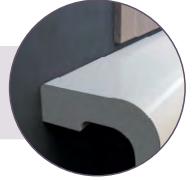

Strong: QUARRYCAST™ is solid all the way through - more than twice as hard as acrylic with no creaking or flexing.

Lightweight: surprisingly lightweight, the average weight of our baths is just 72kgs.

QUARRYCAST™

Like all Victoria + Albert baths and basins, the collection is made from 100% QUARRYCAST™, a unique blend of Volcanic Limestone™ and high-performance resins. Volcanic Limestone™ is the name we give to the special white rock that is perfect for making baths and basins. As the stone-rich alternative to both cast iron and acrylic it is 100% one piece, hand finished and packed with naturally desirable properties.

Made from 100% QUARRYCAST™ - rich in Volcanic Limestone™

Accurate diamond cut rim edging - ideal for back-to-wall or corner installations

Ergonomic single ended recline of 32° - provides maximum comfort