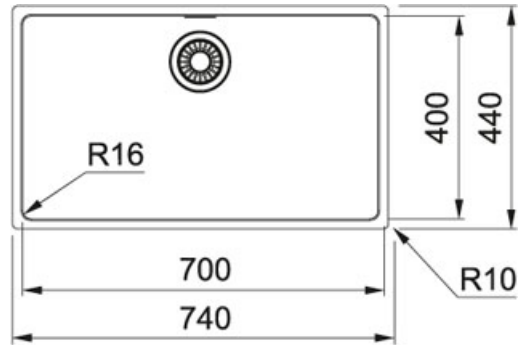

Stainless Steel | 127.0578.567

FAMILY : Sinks | SERIE : Maris | FINISH : Stainless Steel | MODEL : MRX 210-70 | INSTALLATION TYPE : Flushmount |
INSTALLATION TYPE : Undermount

Constructed from 18/10 grade stainless steel, it's made to withstand the everyday wear and tear of life in a busy kitchen.

TECHNICAL DATA

Surface Finish	X-BRUSHED/SATIN
Waste Outlet Diameter	3 1/2"
Length overall	740.00 mm
Width overall	440.00 mm
Cabinet Size	800.00 mm
Depth of large bowl	180.00 mm
Width of large bowl	400.00 mm
Length of large bowl	700.00 mm
Type of overflow	hidden
Cut-Out Template	Yes
Price	\$899.00