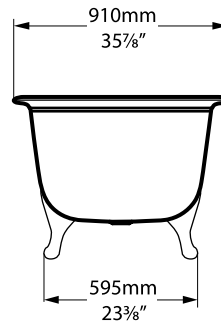

AB Aged bronze / Bronze antik / Bronze Vieilli / Bronce envejecido / Bronzo invecchiato

Related collections

Radford 51 basin

Lido

Radford

RAD-N-xx-NO

Top view

Rim Detail

Side view

Front view

Section BB

Section AA

*All measurements subject to +/-5% tolerance

.dwg | .dxf | .skp www.vandabaths.com

Massachusetts Code: File No. P1-0513-449
cUPC listing by IAPMO: File No. 6574
Registered Design