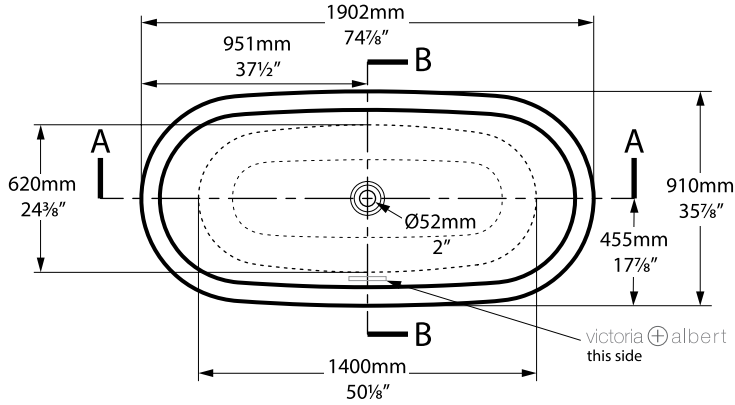

Radford

RAD-N-xx-NO

Top view