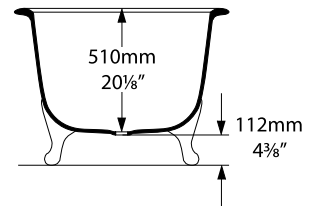

Side view

Front view

Section BB

Section AA

*All measurements subject to +/-5% tolerance

.dwg | .dxf | .skp www.vandabaths.com

Massachusetts Code: File No. P1-0513-449
cUPC listing by IAPMO: File No. 6574
Registered Design