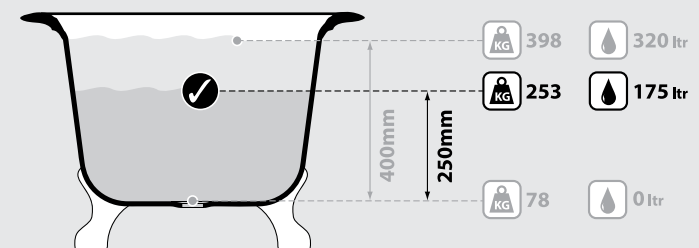

Side view

Front view

Section BB

Section AA

*All measurements subject to +/-5% tolerance

.dwg | .dxf | .skp www.vandabaths.com

Massachusetts Code: File No. P1-0513-449
cUPC listing by IAPMO: File No. 6574
Registered Design