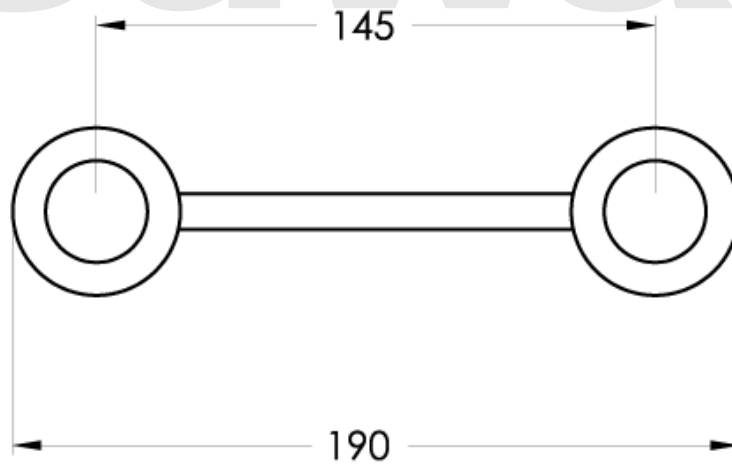

Brodware

CITY ACCESSORIES

1.9752.02.0.XX

XX Indicates finish
Manufacturing engineers of quality commercial and residential fittings
Dimensions subjects to change without notice. All dimensions are approximate
Copyright © Brodware Industries 2013. www.brodware.com.au