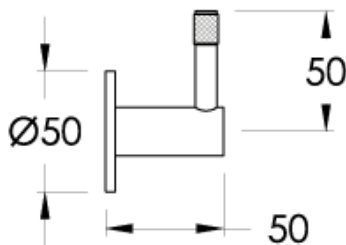

Brodware

(A) Approximate distance

YOKATO

1.9311.00.7.XX

XX Indicates finish
 Manufacturing engineers of quality commercial and residential fittings
 Dimensions subjects to change without notice. All dimensions are approximate
 Copyright © Brodware Industries 2013. www.brodware.com.au