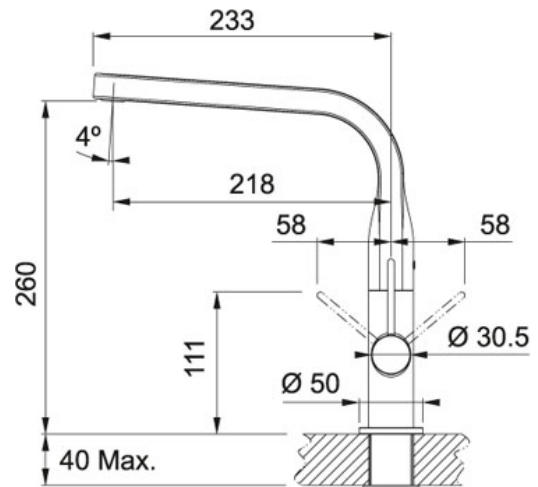

Sinos Swivel Spout | 115.0362.095

FAMILY : Taps | SERIE : Sinos | MODEL : Swivel Spout | FINISH : Matte Black

The tap is one of the most constantly used items in your kitchen. So we place huge importance on creating products that stand the test of time and make your kitchen a more wonderful place to cook and entertain.

TECHNICAL DATA

Version	Swivel Spout
Diameter	Ø 35 mm
Tap Operation	Side Lever
Tap Pressure	High Pressure
WELS	4 star / 7.5Lpm
Note	WELS registration code: T31534
Price	\$839.00