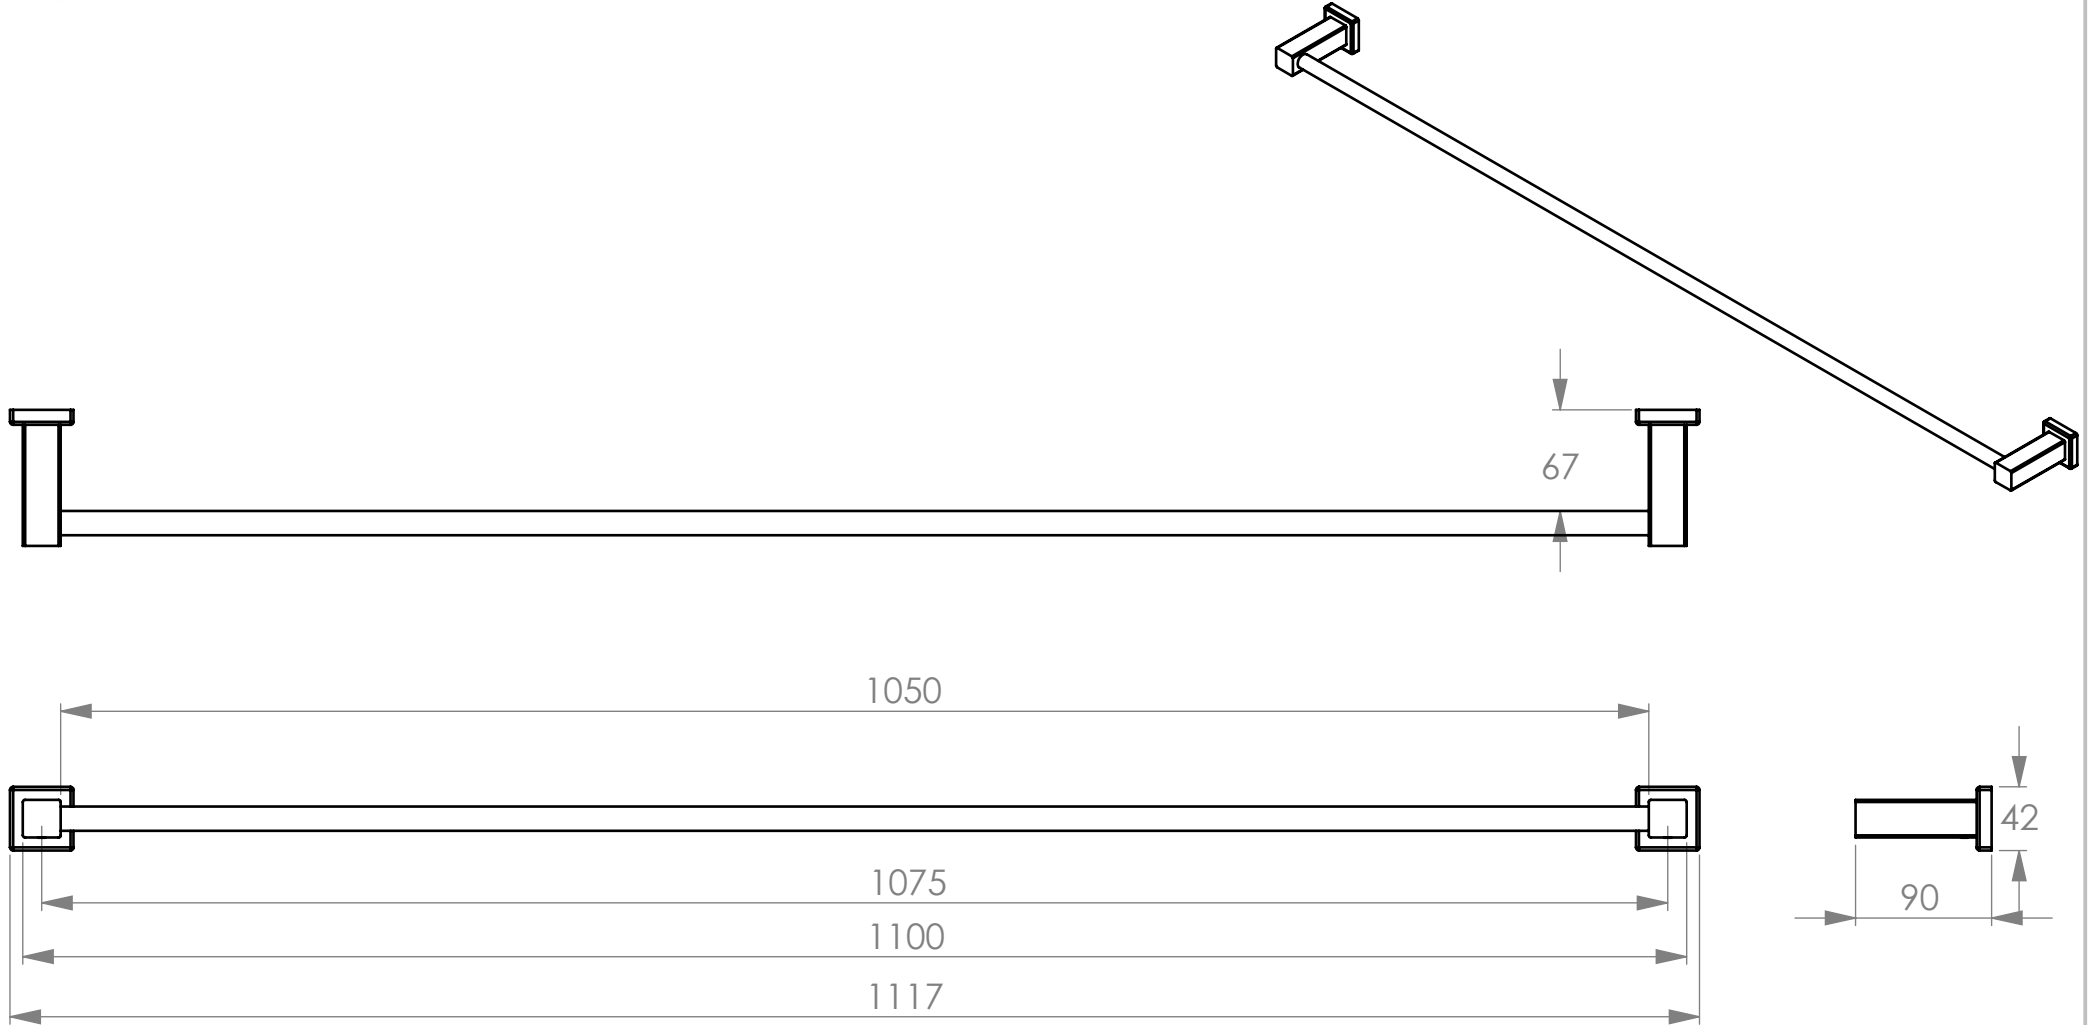

# BATHROOM BUTLER® 8500 Series SINGLE RAIL - 1100mm

**Finish:**

**Code:**

**POLISHED** GRADE 304 Stainless Steel

**8578POLS**

**BRUSHED** GRADE 304 Stainless Steel

**8578BRSH**

Dimensions given are in millimeters.  
Bathroom Butler® reserves the right to alter and/or remove designs from time to time without prior notice.  
This drawing is to be used for reference purposes only. E & O.E.