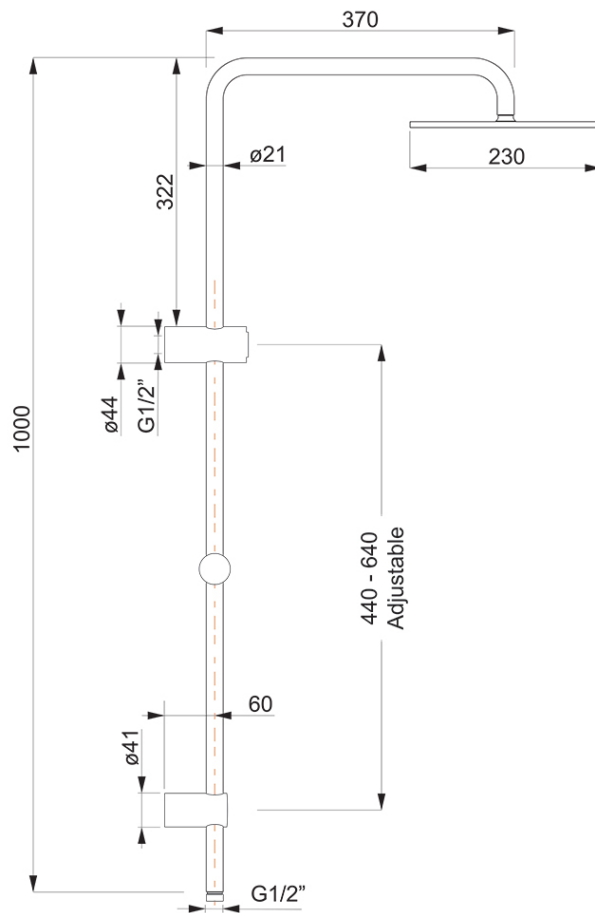

# Architectura Style Shower System

**Product Image**

**Product Details**

**Code:** VSS35230B  
**Brand:** Villeroy & Boch  
**Range:** Architectura Style  
**Warranty:** 15 Years\*  
**WELS:** 3 Star 9 LPM, Reg #: S14456

**Additional Features**

**Technical Specification**

**Required Product**

**Recommended Products**

**Additional Notes**

- 230Ø Overhead
- 110Ø 3 Function Handpiece
- Easy Clean Silicon Nozzles
- 1500mm Shower Hose
- Push Button Diverter Activation

\*Please visit [argentaust.com.au/warranty](http://argentaust.com.au/warranty) to view the full warranty

Note: All dimensions are in millimetres and are subject to normal manufacturing variations. Always use the physical product measurements for cut-outs and rough-ins as the technical details shown may differ from the actual product. Use acetic cured silicone sealant. Do not use epoxy type adhesives. Clean with damp cloth. Do not use abrasive cleaners, liquids or pastes.