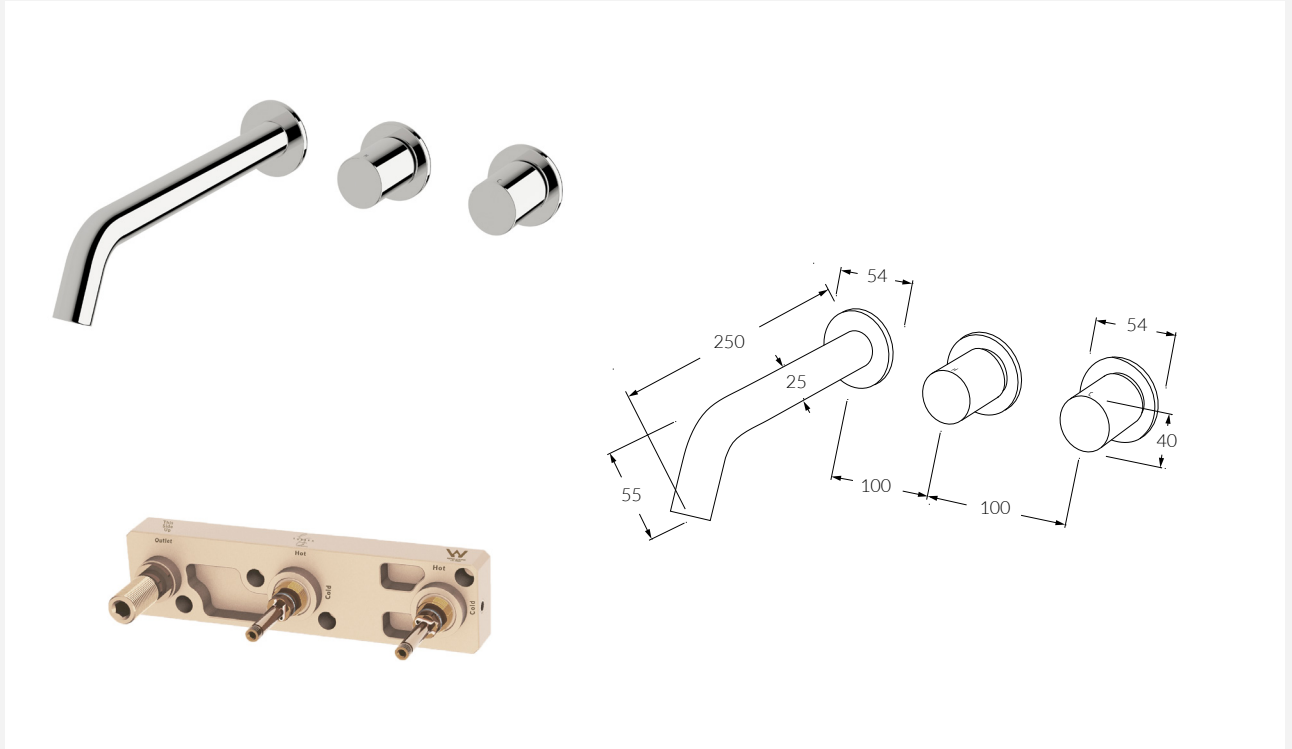

INFORMATION SHEET

**Circa Wall Bath Hostess System RH 250mm**

Product code: Available Option:  
 RBHS250RH Right hand operation  
 RBHS250LH Left hand operation

**FEATURING THE SUSSEX MASTERFIT**

A new innovative all-in-one plumbing unit that simplifies the installation process of mixer and outlet combinations.

- Made in Australia from high quality solid brass
- Precision engineered to Australian Standards
- Significant savings in Cost, Labour and Time
- Easy to install
- Spindles, outlets and backplates fit perfectly every time
- Standards ½" BSP connections for plumbing fittings
- Mixer cartridges fully serviceable after installation
- Generous tolerance for wall cover thicknesses