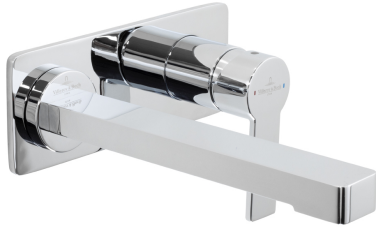

Architectura 2.0 Rectangular Wall Mounted Basin Trim

Product Image

Product Details

Code:	TVW10750XB
Brand:	Villeroy & Boch
Range:	Architectura 2.0
Warranty:	15 Years*
WELS:	5 Star 5.0 LPM, Reg #: T29585 (V)

Additional Features

Technical Specification

Required Product

ColourChoice TVW0035161

Recommended Products

Additional Notes

- 115mm Centres
- 35mm Ceramic Cartridge
- Spout Can Be Positioned On The Left Hand Side Of The Mixer Only