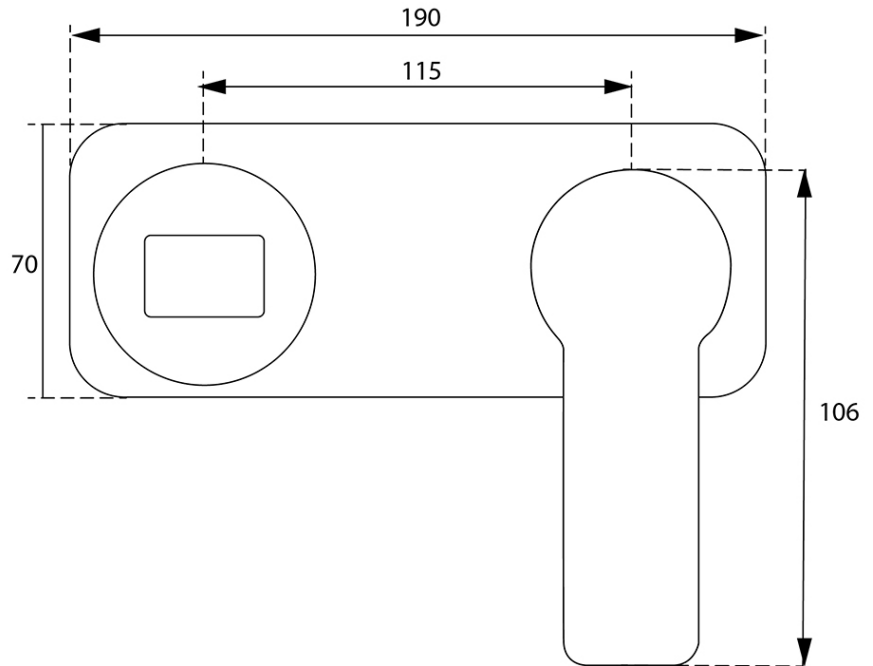

Architectura 2.0 Rectangular Wall Mounted Basin Trim

Product Image

Product Details

Code:	TVW10750XB
Brand:	Villeroy & Boch
Range:	Architectura 2.0
Warranty:	15 Years*
WELS:	5 Star 5.0 LPM, Reg #: T29585 (V)

Additional Features

Technical Specification

Required Product

ColourChoice TVW0035161

Recommended Products

Additional Notes

- 115mm Centres
- 35mm Ceramic Cartridge
- Spout Can Be Positioned On The Left Hand Side Of The Mixer Only

Installation Instructions

- * NOT COMPATIBLE WITH UNIVERSAL BODY
- * ONLY USE COLOURCHOICE BODY TVW0035161

*Please visit argentaust.com.au/warranty to view the full warranty

Note: All dimensions are in millimetres and are subject to normal manufacturing variations. Always use the physical product measurements for cut-outs and rough-ins as the technical details shown may differ from the actual product. Use acetic cured silicone sealant. Do not use epoxy type adhesives. Clean with damp cloth. Do not use abrasive cleaners, liquids or pastes.