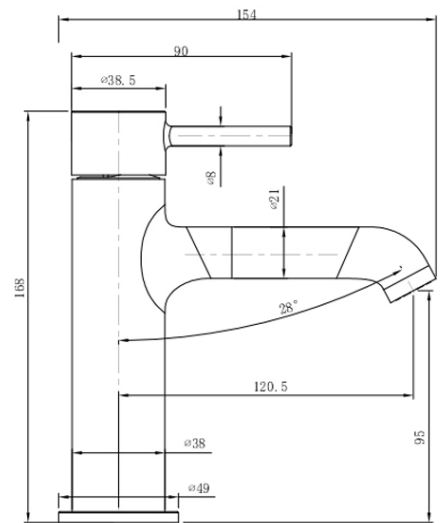

Vita Basin Mixer

Product Image

Product Details

Code:	TVW1103561
Brand:	Villeroy & Boch
Range:	Vita
Warranty:	15 Years*
WELS:	6 Star 5 LPM, Reg #: T37245

Additional Features

Technical Specification

Required Product

Recommended Products

Additional Notes

- 25mm Ceramic Cartridge

*Please visit argentaust.com.au/warranty to view the full warranty

Note: All dimensions are in millimetres and are subject to normal manufacturing variations. Always use the physical product measurements for cut-outs and rough-ins as the technical details shown may differ from the actual product. Use acetic cured silicone sealant. Do not use epoxy type adhesives. Clean with damp cloth. Do not use abrasive cleaners, liquids or pastes.