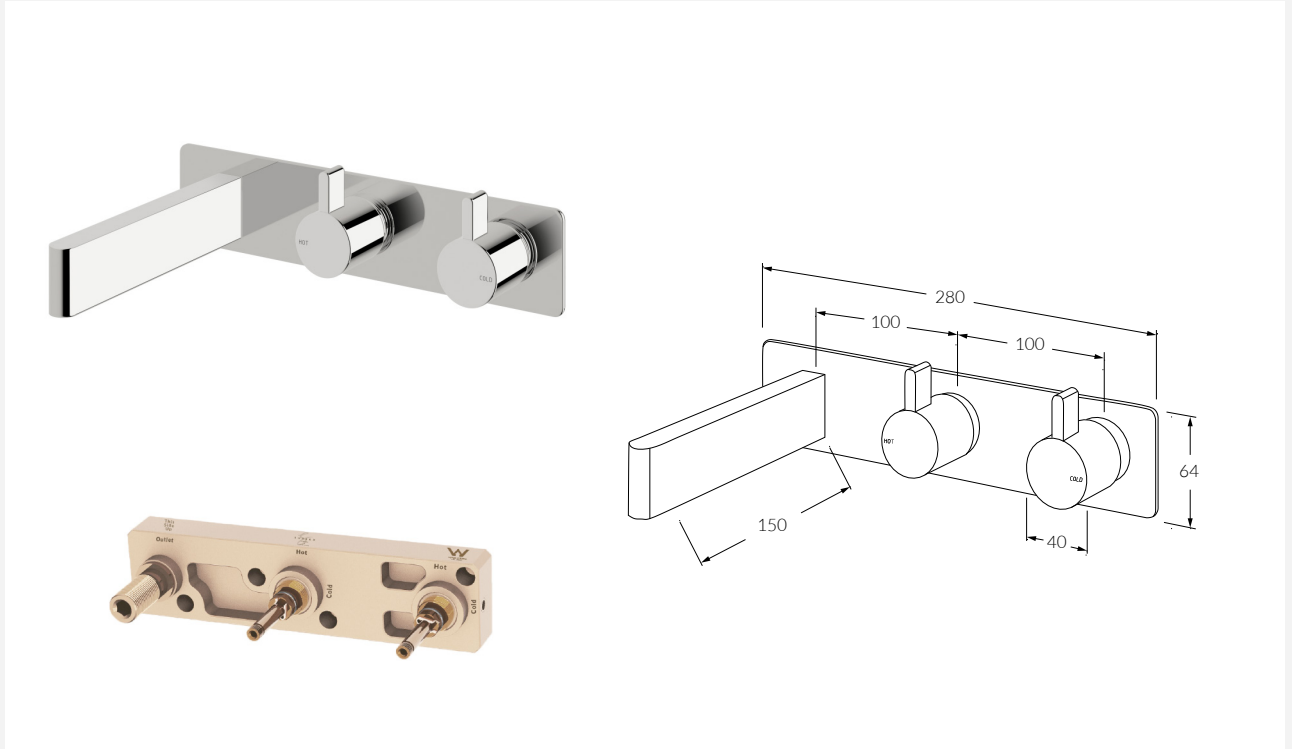

INFORMATION SHEET

Calibre Wall Bath Hostess System 150mm

Product code: Available Option:
 CBHS150RH Right hand operation
 CBHS150LH Left hand operation

FEATURING THE SUSSEX MASTERFIT

A new innovative all-in-one plumbing unit that simplifies the installation process for tapware and outlet combinations.

- Made in Australia from high quality solid brass
- Precision engineered to Australian Standards
- Significant savings in Cost, Labour and Time
- Easy to install
- Spindles, outlets and backplates fit perfectly every time
- Standards ½" BSP connections for plumbing fittings
- Tapware fully serviceable after installation
- Generous tolerance for wall cover thicknesses