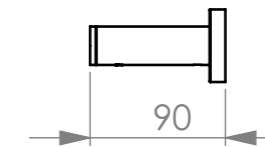

BATHROOM BUTLER® 4600 Series SINGLE RAIL - 1100mm

Finish	Code:
POLISHED GRADE 304 Stainless Steel	4678POLS
BRUSHED GRADE 304 Stainless Steel	4678BRSH

Dimensions given are in millimeters.
Bathroom Butler® reserves the right to alter and/or remove designs from time to time without prior notice.
This drawing is to be used for reference purposes only. E &O.E.