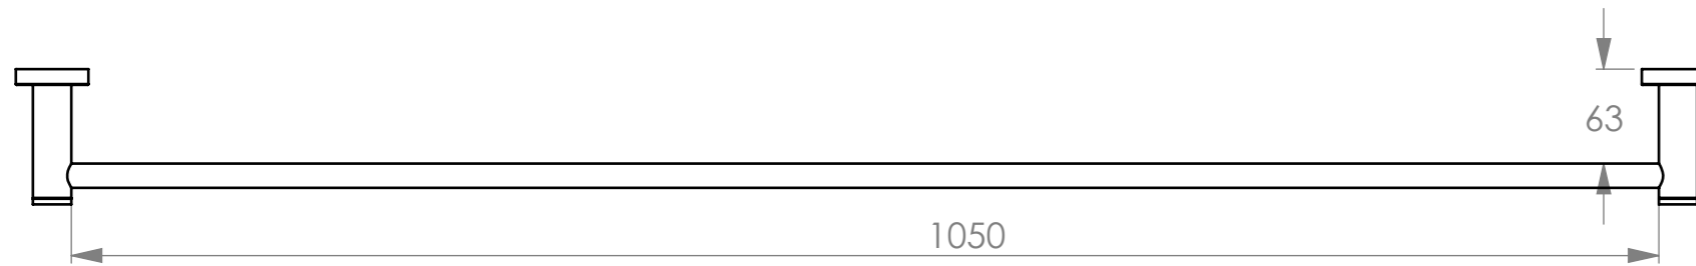

BATHROOM BUTLER® 4600 Series SINGLE RAIL - 1100mm

Finish	Code:
POLISHED GRADE 304 Stainless Steel	4678POLS
BRUSHED GRADE 304 Stainless Steel	4678BRSH

Dimensions given are in millimeters.
Bathroom Butler® reserves the right to alter and/or remove designs from time to time without prior notice.
This drawing is to be used for reference purposes only. E &O.E.