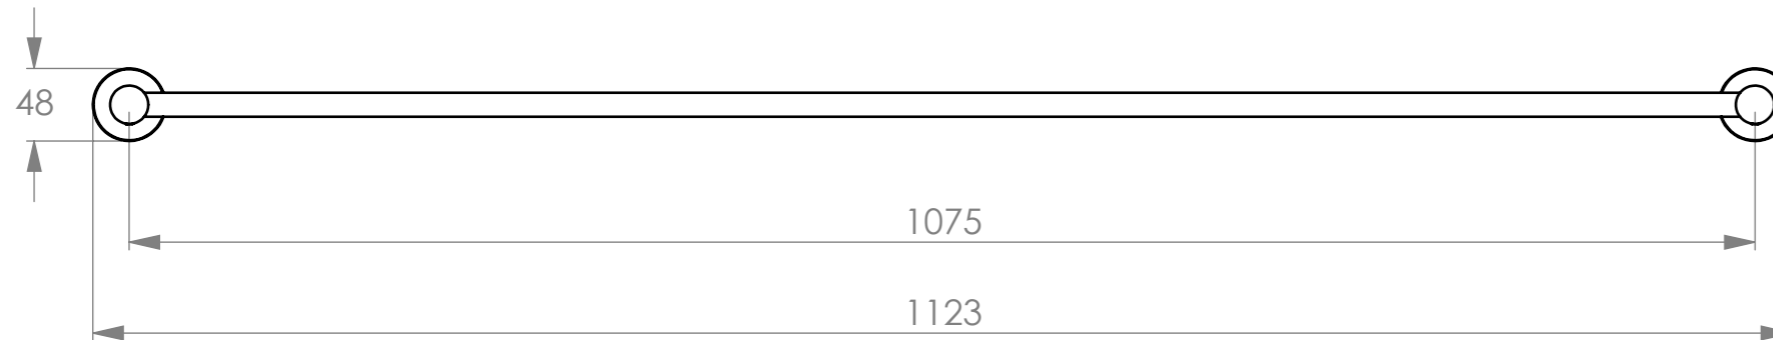

BATHROOM BUTLER® 4600 Series SINGLE RAIL - 1100mm

Finish	Code:
POLISHED GRADE 304 Stainless Steel	4678POLS
BRUSHED GRADE 304 Stainless Steel	4678BRSH

Dimensions given are in millimeters.
Bathroom Butler® reserves the right to alter and/or remove designs from time to time without prior notice.
This drawing is to be used for reference purposes only. E &O.E.