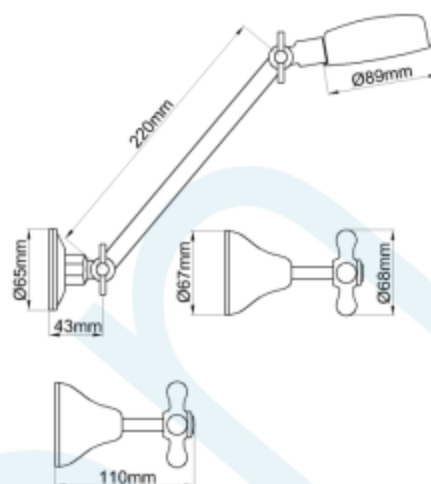

ESPERANCE SHOWER SET

Brand Name: **elson**

CODE	DESCRIPTION	COLOUR	TRIM	WELS Reg. Number
53210	ESPERANCE SHOWER SET WHT & C/P TRIM WELS 3 STAR	WHITE	CHROME	SM13555
53220	ESPERANCE SHOWER SET WHT & G/P TRIM WELS 3 STAR	WHITE	GOLD	SM13556
53230	ESPERANCE SHOWER SET A/I & C/P TRIM WELS 3 STAR	A/IVORY	CHROME	SM13551
53240	ESPERANCE SHOWER SET A/I & G/P TRIM WELS 3 STAR	A/IVORY	GOLD	SM13552
53250	ESPERANCE SHOWER SET C/P & G/P TRIM WELS 3 STAR	CHROME	GOLD	SM13554
53260	ESPERANCE SHOWER SET C/P & G/P TRIM WELS 3 STAR	CHROME	CHROME	SM13553

Product Specification & Features

- Maximum Working Temperature: 80°C
- Maximum Working Pressure: 1300 KPa
- Threads: Complies with AS 1722.2
- Material: DR Brass, Complies with AS 2345
- Suitable for Potable Water, Complies with AS/NZS 4020
- WELS Rating: 3 STAR 9 L/Min
- Double O-ring Seal