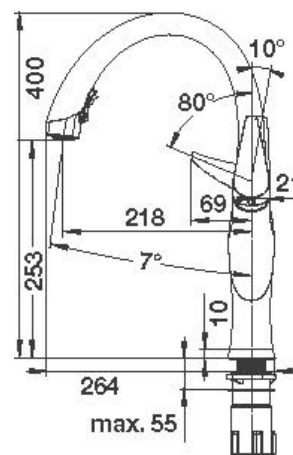

Specifications

Material:
Brushed chrome

WELS Rating:
6

Litres Per Minute:
4.5

Recommended Pressure:
300kPa

Min Pressure:
150kPa

Max Pressure:
1000kPa

Dimensions:
400mm total height
200mm spout length
255mm spout height

Spout Swivel:
180°

Mounting Hole:
Ø 54 mm tap hole required

Warranty:
10 years

Line Drawings

Note: Measurements are within 2 - 3mm of factory tolerance. It is advisable to check dimensions of physical product when measuring for installations and before doing any cut outs.
*Due to continual product development the information provided is not final and may be subject to change.