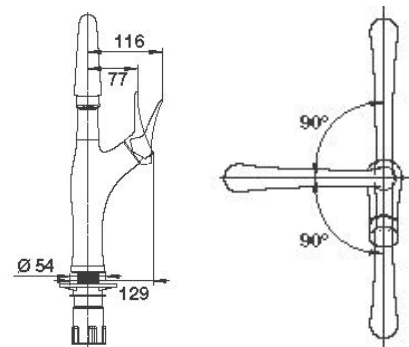

Specifications

Material:
Brushed chrome

WELS Rating:
6

Litres Per Minute:
4.5

Recommended Pressure:
300kPa

Min Pressure:
150kPa

Max Pressure:
1000kPa

Dimensions:
400mm total height
200mm spout length
255mm spout height

Spout Swivel:
180°

Mounting Hole:
Ø 54 mm tap hole required

Warranty:
10 years

Line Drawings

Note: Measurements are within 2 - 3mm of factory tolerance. It is advisable to check dimensions of physical product when measuring for installations and before doing any cut outs.
*Due to continual product development the information provided is not final and may be subject to change.