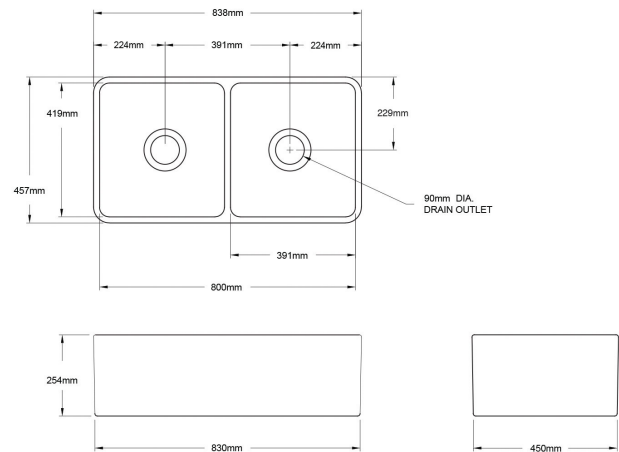

Novi 85 x 46 Fine Fireclay Matte White Butler Sink

Code: NO853FS-MW

BATHROOM | KITCHEN | LAUNDRY | TRADITIONAL & HAMPTONS STYLE SPECIALISTS

Specifications

- Material: Fine Fireclay
- Finish: Matte White
- Waste Outlets Included: 90x50mm Basket Wastes
- Mounting options: Butler (front showing), Counter Top (glazed on all 4 sides), Under Counter (framework required)
- Capacity per bowl: 34L
- Suitable for use with food waste disposer – we recommend purchase of an extended flange and a model with anti-vibration collar
- This sink is reversible, so it can be installed with flat or ribbed/farmhouse side facing out.
- Note: Fine Fireclay is a natural product and therefore subject to variations. This should be seen as a quality that adds to its unique natural beauty. Variations +/- 2% to the specifications are common and acceptable and are within industry tolerance. We always recommend the cabinet maker and stone provider has the actual sink with them to measure before making cabinetry or cutting stone. For more information please visit our Installation Care & Warranty page or Contact Us.
- This sink is reversible, so it can be installed with flat or ribbed/farmhouse side facing out.