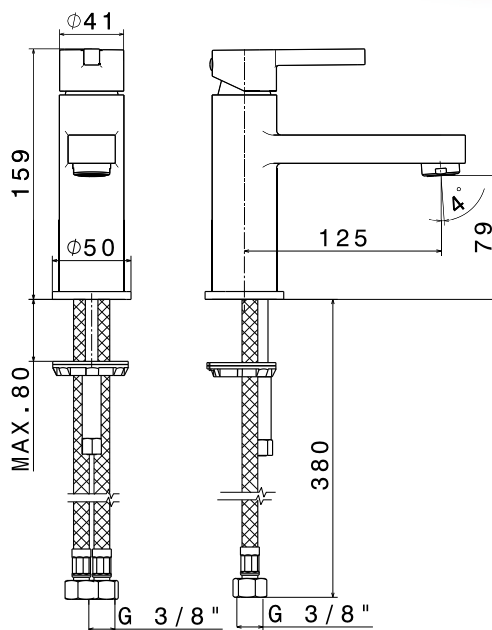

ERGO BLACK

black basin mixer

code:
65812Q.007

Manufactured by  - newform