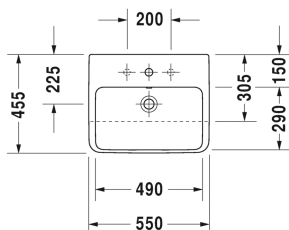

Semi-recessed washbasin # 037855..00 / 037855..30

|< 550 mm >|

Semi-recessed washbasin	Dimension	Weight	Order number
with overflow, with tap platform, fixings for installation in wooden consoles included, 550 mm			
Colors			
00 White Alpin			
Variant			
p	550 x 455 mm		037855..00
p p p	550 x 455 mm		037855..30
Sanitary ceramics with the special WonderGliss surface finish will remain clean and attractive-looking for a long time to come. When ordering WonderGliss please add a "1" as eleventh digit to the model number.			

All drawings contain the necessary measurements which are subject to standard tolerances. They are stated in mm and are non-binding. Exact measurements, in particular for customised installation scenarios, can only be taken from the finished ceramic piece.