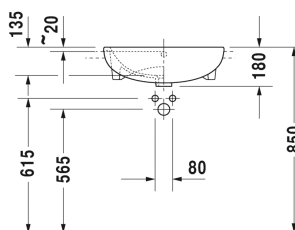

Semi-recessed washbasin # 037855..00 / 037855..30

|< 550 mm >|

Semi-recessed washbasin	Dimension	Weight	Order number
with overflow, with tap platform, fixings for installation in wooden consoles included, 550 mm			
Colors			
00 White Alpin			
Variant			
p	550 x 455 mm		037855..00
p p p	550 x 455 mm		037855..30
Sanitary ceramics with the special WonderGliss surface finish will remain clean and attractive-looking for a long time to come. When ordering WonderGliss please add a "1" as eleventh digit to the model number.			

All drawings contain the necessary measurements which are subject to standard tolerances. They are stated in mm and are non-binding. Exact measurements, in particular for customised installation scenarios, can only be taken from the finished ceramic piece.