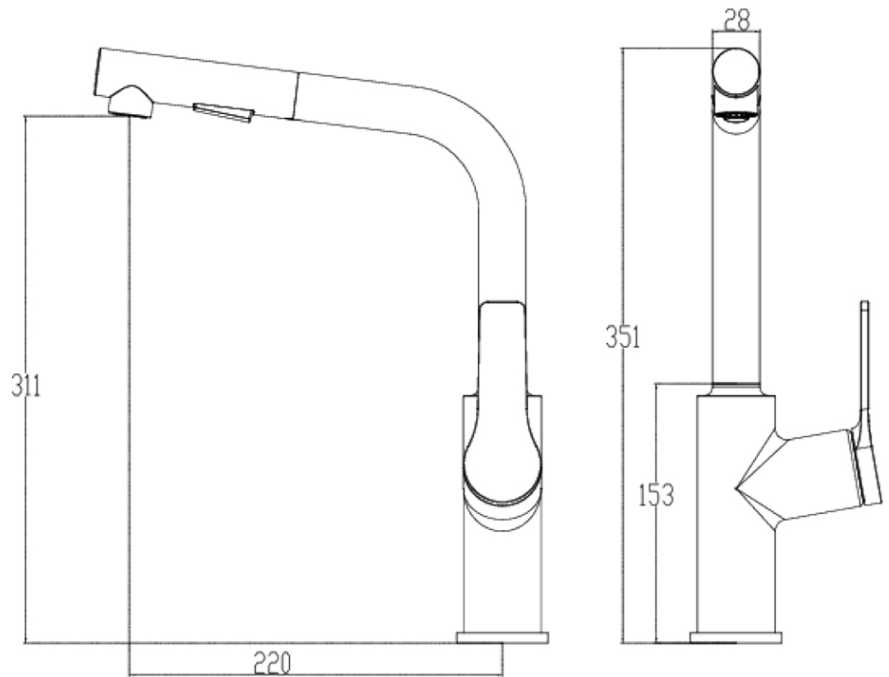

Architectura S Kitchen Mixer Pull Out Spray

Product Image

Product Details

Code:	TVK0217261
Brand:	Villeroy & Boch
Range:	Architectura
Warranty:	15 Years*
WELS:	5 Star 5.0 LPM, Reg #: T38485

Additional Features

Technical Specification

Required Product

Recommended Products

Additional Notes

- 35mm Ceramic Cartridge
- 360 Degree Swivel Range

*Please visit argentaust.com.au/warranty to view the full warranty

Note: All dimensions are in millimetres and are subject to normal manufacturing variations. Always use the physical product measurements for cut-outs and rough-ins as the technical details shown may differ from the actual product. Use acetic cured silicone sealant. Do not use epoxy type adhesives. Clean with damp cloth. Do not use abrasive cleaners, liquids or pastes.