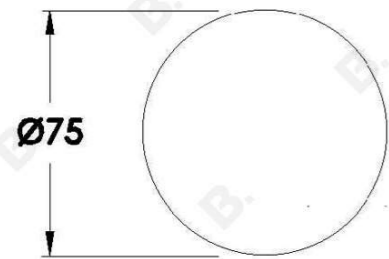

HALO PROGRESSIVE MIXER WITH MARBLE HANDLE

1.9547.00.6.XX

PRODUCT DIMENSIONS:

Front view:

Side view:

Top view: