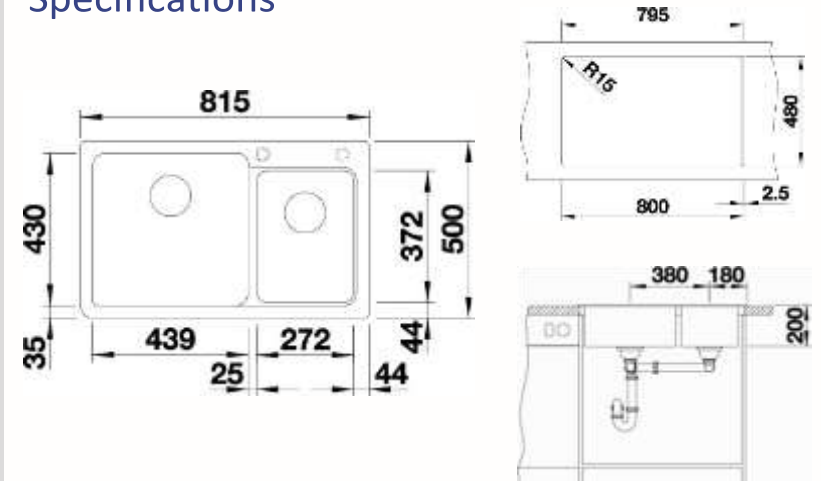

Maximum Bowl Size

Due to the smallest possible radii of 15mm it allows for a large sink area and a modern classy look.

Rear Waste Position

Increases your storage space below the sink

Specifications

Method of Installation:	Inset
Cabinet size:	80cm cabinet
Overall Dimensions:	815w x 500d x 200/200hmm
Cut-out Dimensions:	795w x 480d
Colour:	Available in Anthracite or White
Corner Radius:	15mm
Main Bowl Capacity:	37 Litres
Secondary Bowl Capacity:	20 Litres
Standard Inclusion:	Designer Wastes
Integrated Overflow:	In secondary bowl
Warranty:	30 years

Note: Measurements are within 2/3mm of factory tolerance. It is advisable to check dimensions of physical product when measuring for installations and before doing any cut outs.

*Due to continual product development the information provided is not final and may be subject to change