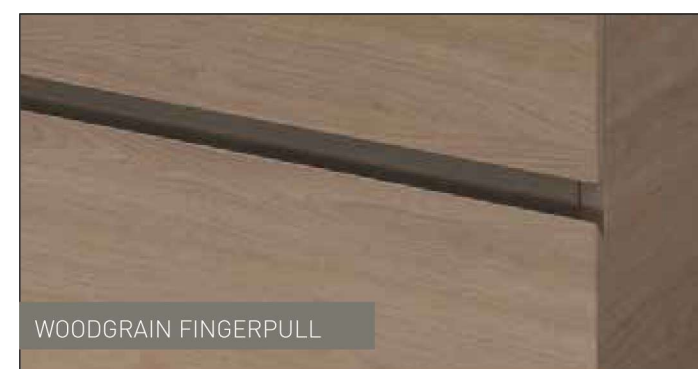

CABINET HANDLE COLLECTION

What a selection! Choose from chrome, brushed, black or white - long or short - square or curved. We've got them all! Customise your cabinet with any of these stunning handle options at no extra cost!

ARCH HANDLE AVAILABLE IN 244mm & 340mm

CHROME   BRUSHED NICKEL   BLACK   WHITE

CURVE HANDLE AVAILABLE IN 198mm & 359mm

CHROME   BRUSHED NICKEL   BLACK   WHITE

SQUARE HANDLE AVAILABLE IN 224mm & 352mm

CHROME   BRUSHED NICKEL   BLACK   WHITE

ROUND KNOB*

CHROME   BRUSHED NICKEL   BLACK   WHITE

RETRO HANDLE*

CHROME   BRUSHED NICKEL   BLACK   WHITE   PEWTER

D HANDLE AVAILABLE IN 138mm*, 230mm, 361mm & 457mm

CHROME   BRUSHED NICKEL   BLACK   WHITE

MOUNTING HOLE CENTRES

Handle Type	244mm	340mm	352mm	359mm	457mm
ARCH	244mm Holes	320mm Holes			
CURVE	198mm Holes	320mm Holes			
SQUARE	224mm Holes	320mm Holes			
D HANDLE	138mm Holes	230mm Holes	361mm Holes	457mm Holes	
RETRO	64mm Holes				

*Denotes handles suitable size for the Classic Fronts on Nevada Classic

Notes for Finger Pull Option:

Usable drawer height is reduced with finger pulls. Drawer and door widths might vary depending on cabinet layout. Available in all colours. Not recommended on Classic shaker panels.