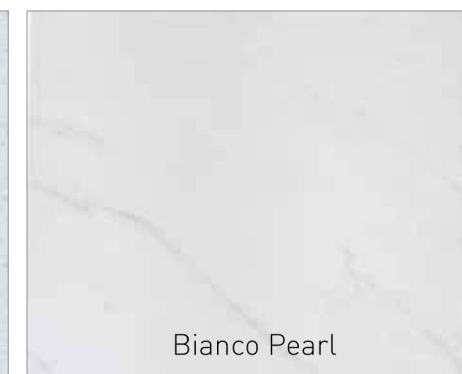

Tuscany Mocha

Bianco Pearl