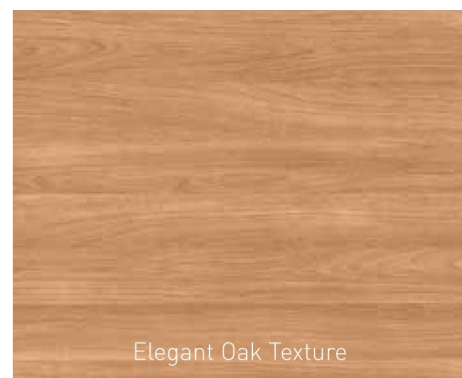

# STANDARD CABINET COLOUR COLLECTION

Choose any of these colours on any of our Vanities, Tallboys, Shaving Cabinets or Mirrors - at no extra cost! White Gloss, White Satin & Black Satin are durable two pack polyurethane paint finish that are easy to clean. The Melamine woodgrain finishes are ultra durable and add warmth and colour to your bathroom. Some woodgrains have a matt finish while others have a realistic texture. \*Denotes colours suitable for the Nevada Classic & Nevada Plus Classic Range.