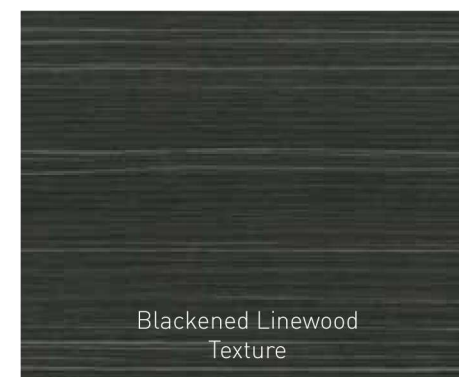

Tuscany Mocha

Grigio Stone

Star Dust

Bianco Pearl

# STANDARD CABINET COLOUR COLLECTION

Choose any of these colours on any of our Vanities, Tallboys, Shaving Cabinets or Mirrors - at no extra cost! White Gloss, White Satin & Black Satin are durable two pack polyurethane paint finish that are easy to clean. The Melamine woodgrain finishes are ultra durable and add warmth and colour to your bathroom. Some woodgrains have a matt finish while others have a realistic texture. \*Denotes colours suitable for the Nevada Classic & Nevada Plus Classic Range.