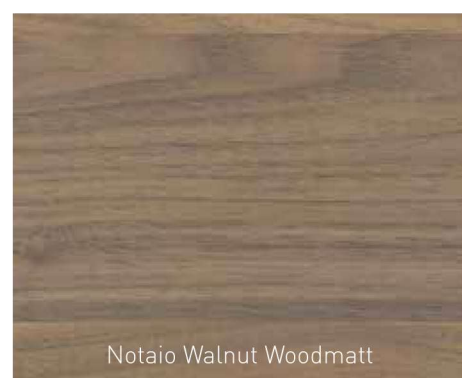

# STANDARD CABINET COLOUR COLLECTION

Choose any of these colours on any of our Vanities, Tallboys, Shaving Cabinets or Mirrors - at no extra cost! White Gloss, White Satin & Black Satin are durable two pack polyurethane paint finish that are easy to clean. The Melamine woodgrain finishes are ultra durable and add warmth and colour to your bathroom. Some woodgrains have a matt finish while others have a realistic texture. \*Denotes colours suitable for the Nevada Classic & Nevada Plus Classic Range.