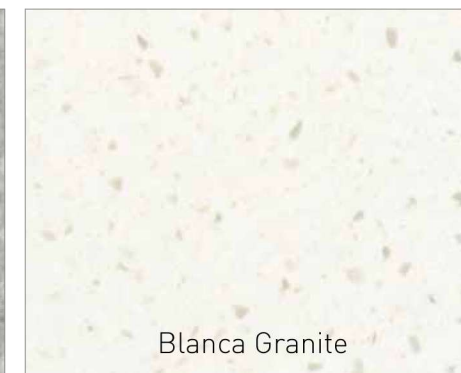

Carrara

Calcutta Snow

White Crystal Boulder

Winter Boulder

Blanca Granite

Canvas Mist

Smokey Mountain

Arctic White

# STANDARD CABINET COLOUR COLLECTION

Choose any of these colours on any of our Vanities, Tallboys, Shaving Cabinets or Mirrors - at no extra cost! White Gloss, White Satin & Black Satin are durable two pack polyurethane paint finish that are easy to clean. The Melamine woodgrain finishes are ultra durable and add warmth and colour to your bathroom. Some woodgrains have a matt finish while others have a realistic texture. \*Denotes colours suitable for the Nevada Classic & Nevada Plus Classic Range.