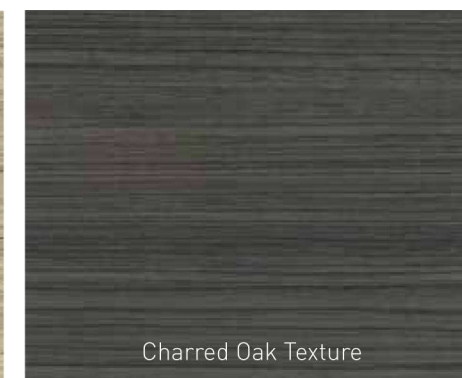

Tuscany Mocha

Grigio Stone

Star Dust

Bianco Pearl

# STANDARD CABINET COLOUR COLLECTION

Choose any of these colours on any of our Vanities, Tallboys, Shaving Cabinets or Mirrors - at no extra cost! White Gloss, White Satin & Black Satin are durable two pack polyurethane paint finish that are easy to clean. The Melamine woodgrain finishes are ultra durable and add warmth and colour to your bathroom. Some woodgrains have a matt finish while others have a realistic texture. \*Denotes colours suitable for the Nevada Classic & Nevada Plus Classic Range.