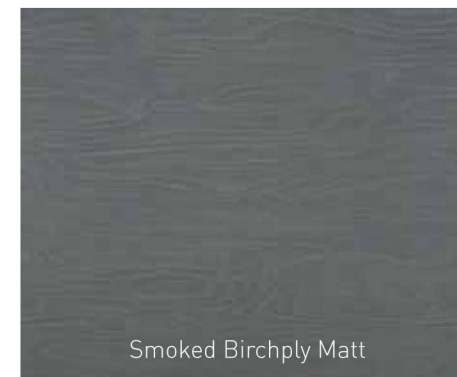

Tuscany Mocha

Grigio Stone

Star Dust

Bianco Pearl

# STANDARD CABINET COLOUR COLLECTION

Choose any of these colours on any of our Vanities, Tallboys, Shaving Cabinets or Mirrors - at no extra cost! White Gloss, White Satin & Black Satin are durable two pack polyurethane paint finish that are easy to clean. The Melamine woodgrain finishes are ultra durable and add warmth and colour to your bathroom. Some woodgrains have a matt finish while others have a realistic texture. \*Denotes colours suitable for the Nevada Classic & Nevada Plus Classic Range.