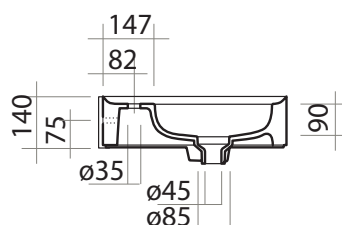

Cameo 600 x 500 Wall Basin 1/3TH

Product Code: VA321/S (1TH White/Gloss), VA321/S.01 (1TH White/Matt), VA321/S.02 (1TH Black/Gloss), VA321/S.22 (1TH Black/Matt), VA321/S.91 (1TH Nuvola/Matt), VA323/S (3TH White/Gloss), VA323/S.01 (3TH White/Matt), VA323/S.02 (3TH Black/Gloss), VA323/S.22 (3TH Black/Matt), VA323/S.91 (3TH Nuvola/Matt),

The striking yet delicate styling of the Cameo collection, designed by Prospero Rasulo, is distinguished by the perimeter of the basin tops – a visual element that will frame associated items such as tapware and toiletries.

White
Gloss

White
Matt

Black
Gloss

Black
Matt

Nuvola
Matt

Specifications

- **Colour / Finish** — White / Gloss, White / Matt, Black / Gloss, Black / Matt, Nuvola / Matt
- **Material** — Ceramic
- **Tap Holes** — 1TH or 3TH
- **Waste Outlet** — Supplied with 32mm Clic Clac Plug & Waste with matching square ceramic cover
- **W x D x H** — 604 x 509 x 140mm
- **Fixings** — Wall fixing bolts supplied (WFB100)
- **Bowl Capacity** — 8 Litres
- **Warranty** — 10 years

>valdama

DESIGN