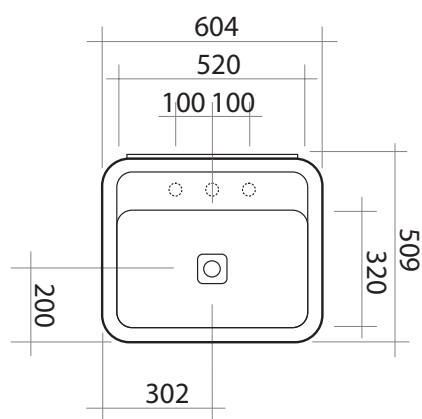

Cameo 600 x 500 Wall Basin 1/3TH

Product Code: VA321/S (1TH White/Gloss), VA321/S.01 (1TH White/Matt), VA321/S.02 (1TH Black/Gloss), VA321/S.22 (1TH Black/Matt), VA321/S.91 (1TH Nuvola/Matt), VA323/S (3TH White/Gloss), VA323/S.01 (3TH White/Matt), VA323/S.02 (3TH Black/Gloss), VA323/S.22 (3TH Black/Matt), VA323/S.91 (3TH Nuvola/Matt),

The striking yet delicate styling of the Cameo collection, designed by Prospero Rasulo, is distinguished by the perimeter of the basin tops – a visual element that will frame associated items such as tapware and toiletries.

White
Gloss

White
Matt

Black
Gloss

Black
Matt

Nuvola
Matt

Specifications

- **Colour / Finish** — White / Gloss, White / Matt, Black / Gloss, Black / Matt, Nuvola / Matt
- **Material** — Ceramic
- **Tap Holes** — 1TH or 3TH
- **Waste Outlet** — Supplied with 32mm Clic Clac Plug & Waste with matching square ceramic cover
- **W x D x H** — 604 x 509 x 140mm
- **Fixings** — Wall fixing bolts supplied (WFB100)
- **Bowl Capacity** — 8 Litres
- **Warranty** — 10 years

>valdama

DESIGN