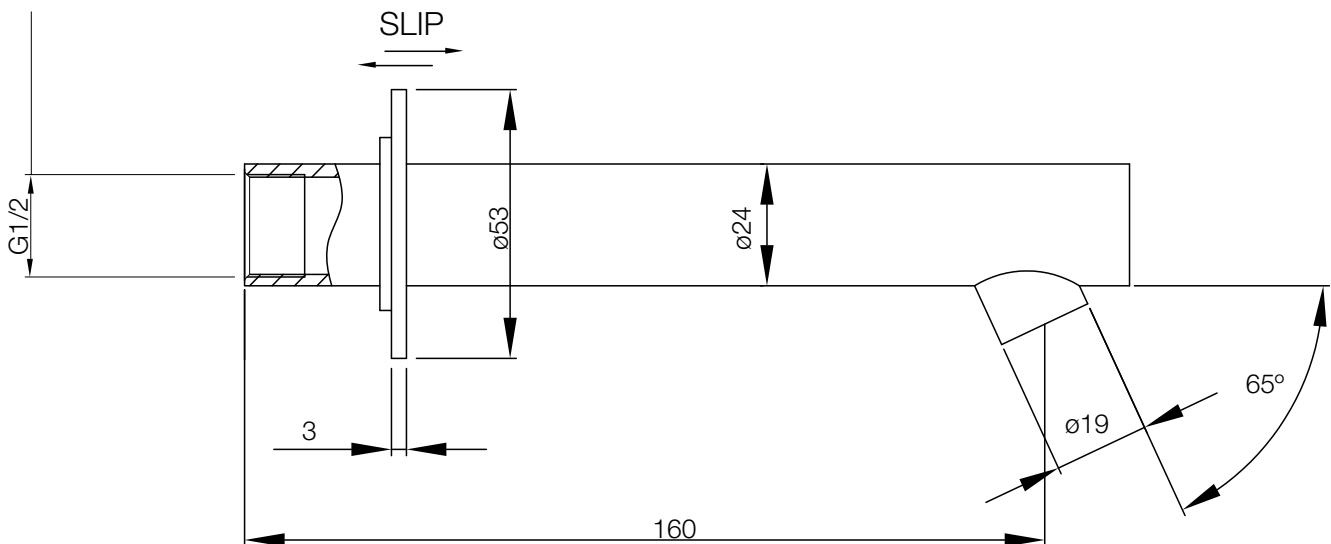

Technical Details

* Restrictor fitted - removable for bath application.