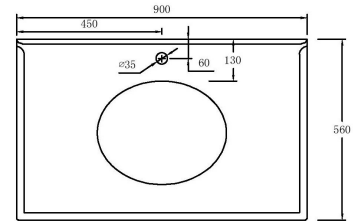

Coventry 90 x 55 Satin White Vanity with Real Marble Top & Ceramic Undercounter Basin

Code: CO90W

Specifications

- Top Material: Genuine Carrara marble
- Basin Material: Ceramic
- Vanity Material: Genuine rubberwood timber
- Vanity Finish: White Polyurethane Satin
- Requires waste: 32mm with overflow
- Tap Holes Available: One or three
- Configuration: Two soft close doors, three soft close drawers
- Knob handles available in matte black and chrome, antique brass available upon request
- Includes adjustable internal shelf
- Includes 100mm high marble splashback
- Suitable for P-trap and S-trap installation
- Natural stone variations:
 - Marble is a natural material so each top is one of a kind.
 - As it is a product of nature, it is prone to variations in colour, shade, pattern, texture, and density; all of which are inherent in such natural materials.
 - It is these characteristics that add to the beauty and charm of the material.