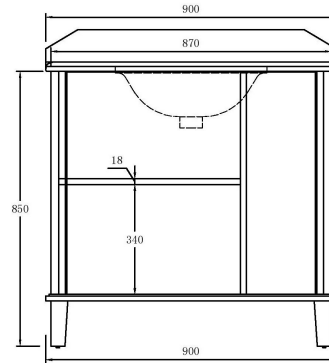

Coventry 90 x 55 Satin White Vanity with Real Marble Top & Ceramic Undercounter Basin

Code: CO90W

Specifications

- Top Material: Genuine Carrara marble
- Basin Material: Ceramic
- Vanity Material: Genuine rubberwood timber
- Vanity Finish: White Polyurethane Satin
- Requires waste: 32mm with overflow
- Tap Holes Available: One or three
- Configuration: Two soft close doors, three soft close drawers
- Knob handles available in matte black and chrome, antique brass available upon request
- Includes adjustable internal shelf
- Includes 100mm high marble splashback
- Suitable for P-trap and S-trap installation
- Natural stone variations:
 - Marble is a natural material so each top is one of a kind.
 - As it is a product of nature, it is prone to variations in colour, shade, pattern, texture, and density; all of which are inherent in such natural materials.
 - It is these characteristics that add to the beauty and charm of the material.