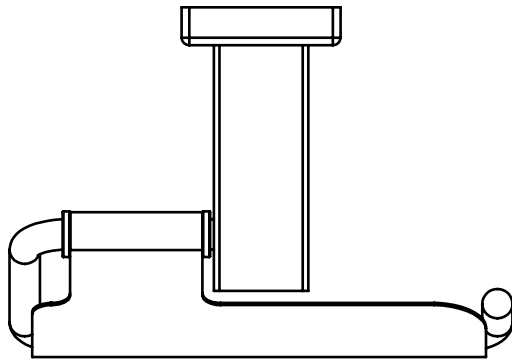

BATHROOM BUTLER® 8500 Series PAPER HOLDER TYPE II + FLAP

Finish:

Code:

POLISHED GRADE 304 Stainless Steel

8503POLS

BRUSHED GRADE 304 Stainless Steel

8503BRSH

Dimensions given are in millimeters.
Bathroom Butler® reserves the right to alter and/or remove
designs from time to time without prior notice.
This drawing is to be used for reference purposes only. E & O.E.