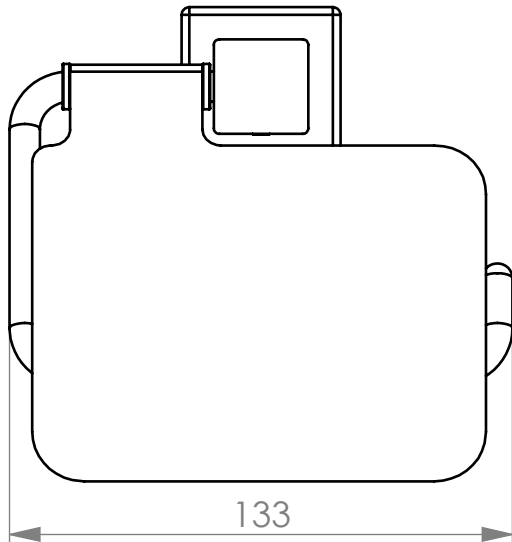

BATHROOM BUTLER® 8500 Series PAPER HOLDER TYPE II + FLAP

Finish:

Code:

POLISHED GRADE 304 Stainless Steel

8503POLS

BRUSHED GRADE 304 Stainless Steel

8503BRSH

Dimensions given are in millimeters.
Bathroom Butler® reserves the right to alter and/or remove
designs from time to time without prior notice.
This drawing is to be used for reference purposes only. E & O.E.