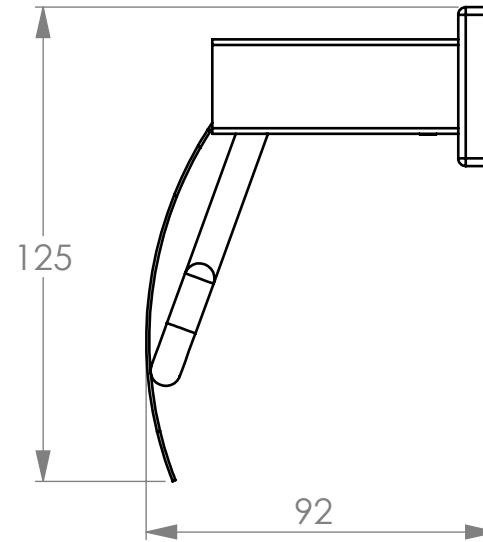

BATHROOM BUTLER® 8500 Series PAPER HOLDER TYPE II + FLAP

Finish:

Code:

POLISHED GRADE 304 Stainless Steel

8503POLS

BRUSHED GRADE 304 Stainless Steel

8503BRSH

Dimensions given are in millimeters.
Bathroom Butler® reserves the right to alter and/or remove
designs from time to time without prior notice.
This drawing is to be used for reference purposes only. E & O.E.