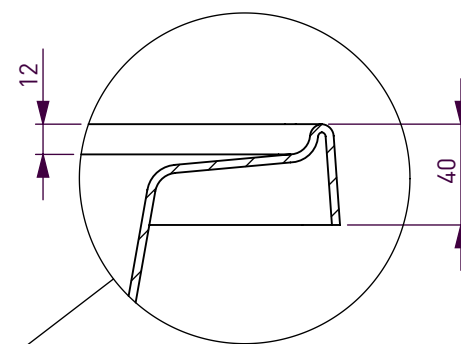

BATH VOLUME (APPROX)	
100mm Below Rim	271 Litres
200mm Below Rim	191 Litres

DETAIL A  
SCALE 1 : 3