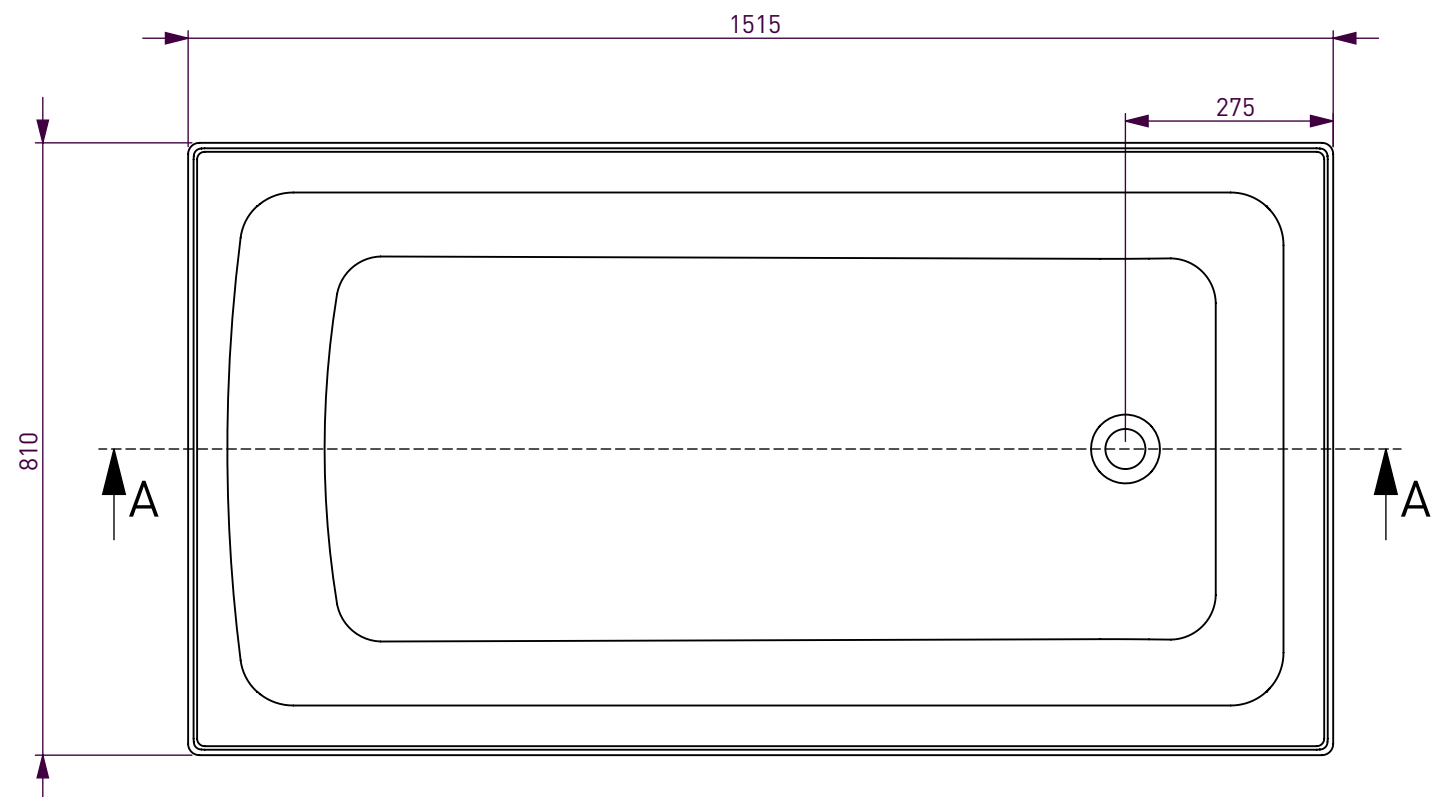

BATH VOLUME (APPROX)	
100mm Below Rim	271 Litres
200mm Below Rim	191 Litres

DETAIL A  
SCALE 1 : 3