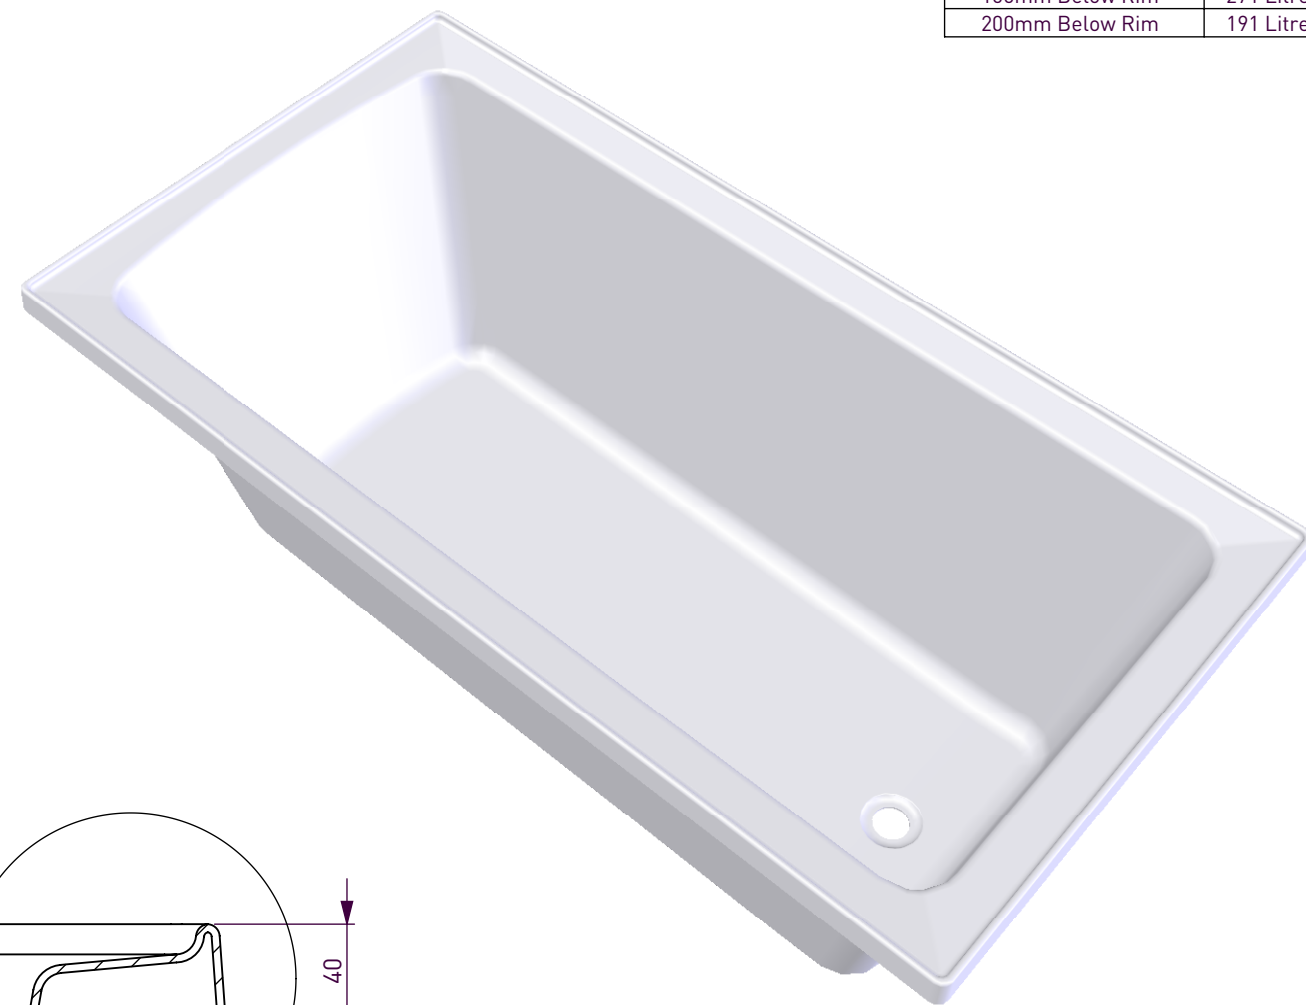

BATH VOLUME (APPROX)	
100mm Below Rim	271 Litres
200mm Below Rim	191 Litres

DETAIL A  
SCALE 1 : 3