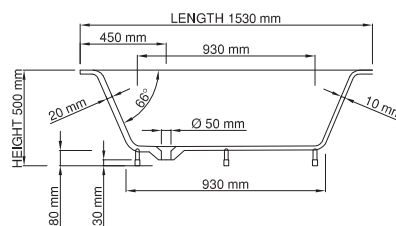

drop-in

Price: \$ 2, 490.00  
 Size (l) x (w) x (h): 1530mm x 820mm x 500mm  
 Waste to floor: 30mm  
 Water capacity: 258 L  
 Overflow: No overflow  
 Material: DADOquartz®  
 Finish: Matte / Satin

Base dimensions: 930mm x 654mm  
 Edge width: 10mm - 20mm  
 Waste diameter: 50mm - fits Bespoke 40mm plug  
 Weight: 33kg  
 Tap holes: No tap hole

#### Shipping information

Packing dimensions: 1790mm x 850mm x 670mm  
 Shipping mass: 83kg