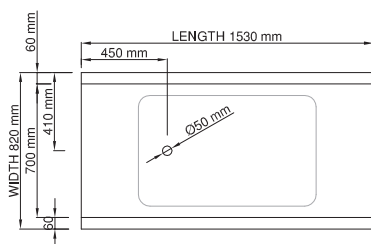

drop-in

Price: \$ 2, 490.00  
 Size (l) x (w) x (h): 1530mm x 820mm x 500mm  
 Waste to floor: 30mm  
 Water capacity: 258 L  
 Overflow: No overflow  
 Material: DADOquartz®  
 Finish: Matte / Satin

Base dimensions: 930mm x 654mm  
 Edge width: 10mm - 20mm  
 Waste diameter: 50mm - fits Bespoke 40mm plug  
 Weight: 33kg  
 Tap holes: No tap hole

#### Shipping information

Packing dimensions: 1790mm x 850mm x 670mm  
 Shipping mass: 83kg