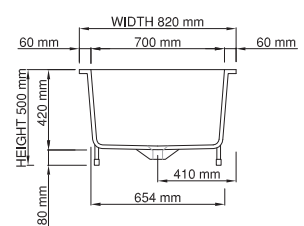

drop-in

Price: \$ 2, 490.00  
 Size (l) x (w) x (h): 1530mm x 820mm x 500mm  
 Waste to floor: 30mm  
 Water capacity: 258 L  
 Overflow: No overflow  
 Material: DADOquartz®  
 Finish: Matte / Satin

Base dimensions: 930mm x 654mm  
 Edge width: 10mm - 20mm  
 Waste diameter: 50mm - fits Bespoke 40mm plug  
 Weight: 33kg  
 Tap holes: No tap hole

#### Shipping information

Packing dimensions: 1790mm x 850mm x 670mm  
 Shipping mass: 83kg