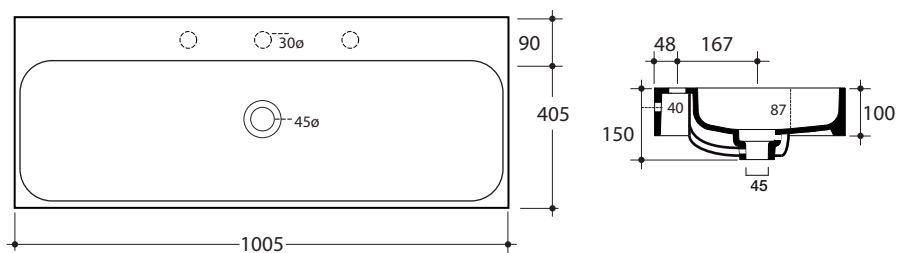

COLOURS

White

OVERFLOW & WASTE

32mm overflow plug & waste not included.

Compatible with the Studio Bagno ceramic plug & waste.

INCLUSIONS

Wall fixing bolts included.

REAR VIEW

FRONT VIEW