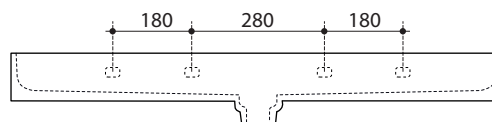

COLOURS

White

OVERFLOW & WASTE

32mm overflow plug & waste not included.

Compatible with the Studio Bagno ceramic plug & waste.

INCLUSIONS

Wall fixing bolts included.

REAR VIEW